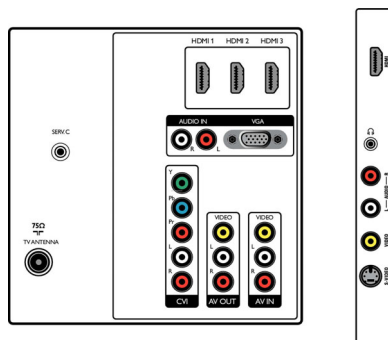

Connectivity

- AV 1: Audio L/R in, YPbPr
- AV 2: Audio L/R in, CVBS in
- EasyLink (HDMI-CEC): One touch play, System info (menu language), System standby
- Front / Side connections: Audio L/R in, CVBS in, Headphone Out, S-video in, HDMI v1.3
- HDMI 1: HDMI v1.3
- HDMI 2: HDMI v1.3
- Other connections: PC-in VGA + Audio L/R in
- HDMI 3: HDMI v1.3

Power

- Mains power: 100-240V, 50/60Hz
- Ambient temperature: 5 °C to 40 °C
- Power consumption: 210 W
- Standby power consumption: (typical) $\leq 0.15W$

Accessories

- Included accessories: Tabletop swivel stand, Power cord, Quick start guide, User Manual, Registration card, Warranty certificate, Remote Control, Batteries for remote control

Dimensions

- Set Width: 1046 mm

Issue date 2023-10-05

Version: 1.0.59

EAN: 87 12581 39347 2

© 2023 Koninklijke Philips N.V.
All Rights reserved.

Specifications are subject to change without notice.
Trademarks are the property of Koninklijke Philips N.V.
or their respective owners.