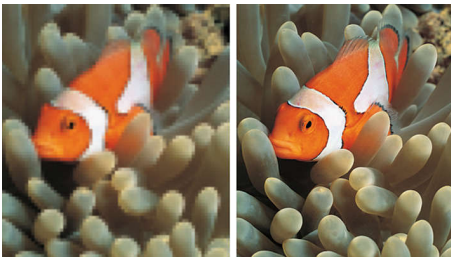

Pixel Plus 2 HD

Pixel Plus 2 HD offers the unique combination of ultimate sharpness, natural detail, increased depth, vivid colors and smooth and natural motion from standard TV, High Definition signals and multimedia sources. Each pixel of the incoming picture is enhanced to better match the surrounding pixels, resulting in a more natural picture. Artifacts in compressed multimedia content are detected and reduced, ensuring that the picture is clean and razor sharp. Digital noise reduction ensures that the picture is perfectly smooth yet razor sharp.