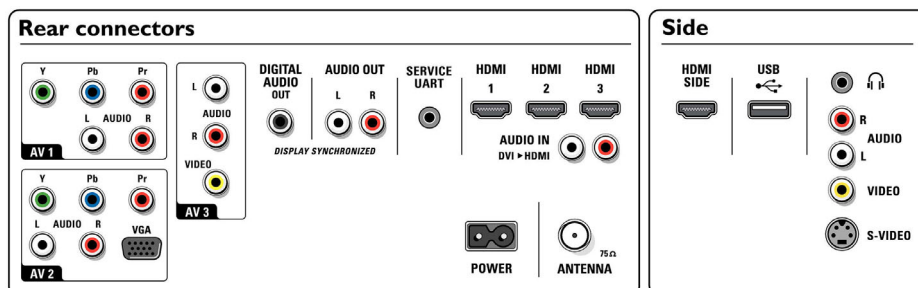

Loudspeakers

- Built-in speakers: 2
- Loudspeaker types: 2 integrated subwoofers, Dome tweeter

Connectivity

- AV 1: (1, 2, 3Fh autoranging), Audio L/R in, CVBS in, S-Video, YPbPr
- AV 2: Audio L/R in, CVBS
- AV 3: (1, 2, 3Fh autoranging), Audio L/R in, VGA PC-in, YPbPr
- EasyLink (HDMI-CEC): One touch play, System audio control, System standby
- AV 4: Audio L/R in, HDMI v1.3
- Front / Side connections: HDMI v1.3, S-video in, CVBS in, Audio L/R in, Headphone Out, USB
- AV 5: HDMI v1.3
- AV 6: HDMI v1.3
- Other connections: Analog audio Left/Right out, S/PDIF out (coaxial), Common Interface

Power

- Mains power: AC 220 - 240 V +/- 10%
- Ambient temperature: 5 °C to 35 °C
- Power consumption: 278 W
- Standby power consumption: 0,15 W
- Power (Energy saving mode): 190 W

Accessories

- Included accessories: RF antenna cable, Power cord, Quick start guide, User Manual, Warranty certificate, Remote Control, Batteries for remote control

Dimensions

- Set Width: 1157 mm
- Set Height: 752 mm
- Set Depth: 117 mm
- Product weight: 35 (tbc) kg
- Set height (with stand): 820 mm
- Set depth (with stand): 305 mm
- Product weight (+stand): 41 kg
- Box width: 1324 mm
- Box height: 941 mm
- Box depth: 331 mm
- Weight incl. Packaging: 40 (tbc) kg
- Stand width: 650 mm
- Wall mount compatible: 400 x 400 mm

Issue date 2023-10-05

Version: 2.0.7

EAN: 87 12581 41969 1

© 2023 Koninklijke Philips N.V.
All Rights reserved.

Specifications are subject to change without notice.
Trademarks are the property of Koninklijke Philips N.V.
or their respective owners.

www.philips.com