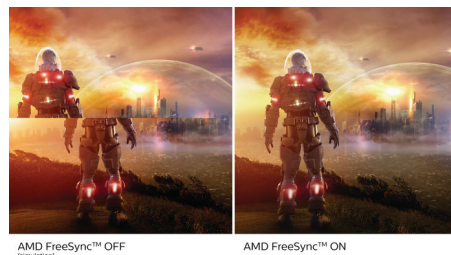

Ultra-smooth gaming

Gaming shouldn't be a choice between choppy gameplay or broken frames. With the new Philips monitor it doesn't have to be. Get fluid, artifact-free performance at virtually any framerate with AMD FreeSync™ technology, smooth quick refresh and ultra-fast response time.