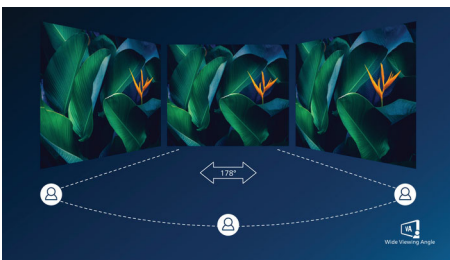

PHILIPS

Curved LCD monitor with Ultra Wide-Color
E Line 32 (31.5" / 80 cm diag.), 2560 x 1440 (QHD)

325E1C/01

Highlights

Curved display design

Desktop monitors offer a personal user experience, which suits a curve design very well. The curved screen provides a pleasant yet subtle immersion effect, which focuses on you at the center of your desk.

VA display

Philips VA LED display uses an advanced multi-domain vertical alignment technology which gives you super-high static contrast ratios for extra vivid and bright images. While standard

office applications are handled with ease, it is especially suitable for photos, web-browsing, movies, gaming, and demanding graphical applications. It's optimized pixel management technology gives you 178/178 degree extra wide viewing angle, resulting in crisp images.