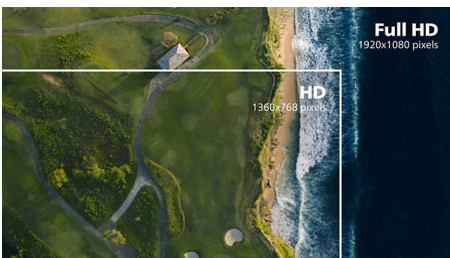

16:9 Full HD display

Picture quality matters. Regular displays deliver quality, but you expect more. This display features enhanced Full HD 1920 x 1080

resolution. With Full HD for crisp detail paired with high brightness, incredible contrast and realistic colors expect a true to life picture.