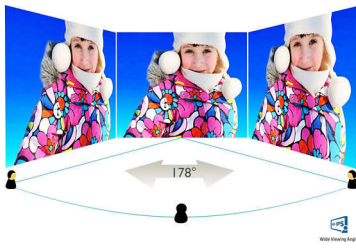

Philips
LCD monitor

V Line

23" (58.4 cm)
1920 x 1080 (Full HD)

236V6QHAB

Vivid colors. Crisp images. Wide views

Enjoy crisp vivid images slim Philips display. Equipped with SmartContrast that ensures rich bright images makes it a great choice!

Vivid pictures every time

- SmartContrast for rich black details
- AH-IPS display gives awesome images with wide viewing angles
- 16:9 Full HD display for crisp detailed images
- Less eye fatigue with Flicker-free technology
- LowBlue Mode for easy on-the-eyes productivity

PHILIPS

LCD monitor
V Line 23" (58.4 cm), 1920 x 1080 (Full HD)

Highlights

AH-IPS technology

AH-IPS displays use an advanced technology which gives you extra wide viewing angles of 178/178 degree, making it possible to view the display from almost any angle. Unlike standard TN panels, AH-IPS displays gives you remarkably crisp images with vivid colors, making it ideal not only for Photos, movies and web browsing, but also for professional applications which demand color accuracy and consistent brightness at all times.

Specifications

Connectivity

- Signal Input: VGA (Analog), HDMI (digital, HDCP)
- Sync Input: Separate Sync, Sync on Green
- Audio (In/Out): Headphone out, PC audio-in

Picture/Display

- Panel Size: 23 inch / 58.4 cm
- Aspect ratio: 16:9
- LCD panel type: AH-IPS LCD
- Backlight type: W-LED system
- Pixel pitch: 0.265 x 0.265 mm
- Optimum resolution: 1920 x 1080 @ 60 Hz
- Brightness: 250 cd/m²
- Display colors: 16.7 M
- Contrast ratio (typical): 1000:1
- SmartContrast: 10,000,000:1
- Response time (typical): 5 ms (Gray to Gray)*
- Viewing angle: 178° (H) / 178° (V), @ C/R > 10
- Effective viewing area: 509.18 (H) x 286.42 (V)
- Scanning Frequency: 30 -83 kHz (H) / 56 -76 Hz (V)
- sRGB
- LowBlue Mode