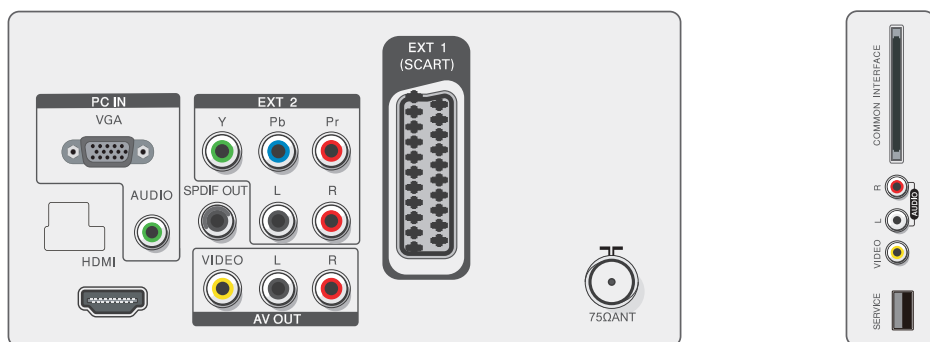

Convenience

- Other convenience: VESA mount (100x100mm)
- Screen Format Adjustments: Widescreen, Normal, Zoom 1, Zoom 2
- Smart mode: Movie, Personal, Standard, Vivid, Eco
- SmartSound: Music, Speech, Personal
- Teletext: 1000 page Smart Text
- Ease of Use: Program List, Side Control

- Ease of Installation: Plug & Play, Automatic Tuning System (ATS)
- On-Screen Display languages: Bulgarian, Croatian, Czech, Danish, Dutch, English, Finnish, French, German, Greek, Hungarian, Italian, Norwegian, Polish, Portuguese, Russian, Serbian, Slovakian, Slovenian, Spanish, Swedish, Simplified Chinese, Turkish
- Remote control: 221T1 Remote control

Power

- On mode: 31W (Typ.@monitor mode)
- Off mode: <0.3W
- Mains power: 100-240V, 50/60Hz
- Ambient temperature: 0 °C to 40 °C

Dimensions

- Product with stand (mm): 382 x 528 x 176 mm
- Product without stand (mm): 347 x 528 x 65 mm
- Packaging in mm (WxHxD): 451 x 620 x 160 mm

Weight

- Product with stand (kg): 4.6 kg
- Product without stand (kg): 4.5 kg
- Product with packaging (kg): 6.5 kg

Accessories

- Included accessories: Power cord, Remote Control, Batteries for remote control, Quick start guide, User Manual, Table top stand

Supported Display Resolution

Computer formats

Resolution	Refresh rate
1920 x 1080	60Hz

Video formats

Resolution	Refresh rate
480i	60Hz
480p	60Hz
576i	50Hz
576p	50Hz
720p	50, 60Hz
1080i	50, 60Hz
1080p	50, 60Hz

Issue date 2011-06-07

Version: 1.0.1

12 NC: 8670 000 66737
EAN: 87 12581 55904 5

© 2011 Koninklijke Philips Electronics N.V.
All Rights reserved.

Specifications are subject to change without notice.
Trademarks are the property of Koninklijke Philips
Electronics N.V. or their respective owners.

www.philips.com