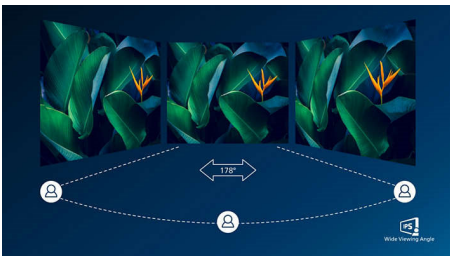

PHILIPS

LCD monitor with USB-C
B Line 27" (68.6 cm), 2560 x 1440 (QHD)

Highlights

USB-C connection

This Philips display features a USB type-C connector with power delivery. With intelligent and flexible power management, you can power charge your compatible device directly. Its slim, reversible USB-C allows for easy, one-cable connection. You can watch high resolution video and transfer data at a super-speed, while powering up and re-charging your compatible device at the same time.

IPS technology

IPS displays use an advanced technology which gives you extra wide viewing angles of 178/178 degree, making it possible to view the display from almost any angle - even in 90 degree Pivot mode! Unlike standard TN panels, IPS displays gives you remarkably crisp images with vivid colors, making it ideal not only for Photos,