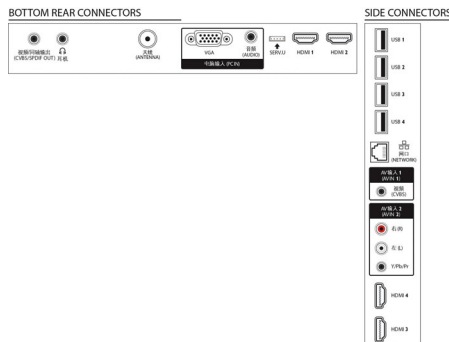

- Playback Formats: H.264/MPEG-4 AVC, JPEG Still pictures, MP3, MPEG1, MPEG2, MPEG4

Convenience

- Screen Format Adjustments: 4:3, Movie expand 14:9, Movie expand 16:9, Subtitle Zoom, Super Zoom, Unscaled, Widescreen

Sound

- Output power (RMS): 2x10W
- Sound Enhancement: Auto Volume Leveler, Clear Sound

Connectivity

- Number of AV connections: 1
- Number of HDMI connections: 4
- Number of component in (YPbPr): 1
- EasyLink (HDMI-CEC): System audio control,

System standby, One touch play

- Number of USBs: 4
- Other connections: Antenna IEC75, Ethernet-LAN RJ-45, Digital audio out (coaxial), PC-in VGA + Audio L/R in, Composite video (CVBS) out, Headphone out

Power

- Mains power: 220-240V; 50Hz
- Ambient temperature: 5 °C to 35 °C
- Power consumption: 130 W
- Standby power consumption: <0.5

Accessories

- Included accessories: Power cord, Remote Control, 2 x AAA Batteries, Table top stand, User Manual, Quick start guide, AV cable adaptor, Component cable adaptor, CVBS and Digital audio adaptor
- Optional accessories: Wireless USB adaptor (PTA01)

Dimensions

- Set Width: 1066 mm
- Set Height: 639 mm
- Set Depth: 60 mm
- Product weight: 16.1 kg
- Set width (with stand): 1066 mm
- Set height (with stand): 679 mm
- Set depth (with stand): 239 mm
- Product weight (+stand): 18.7 kg
- Box width: 1281 mm
- Box height: 762 mm
- Box depth: 169 mm
- Weight incl. Packaging: 22.8 kg
- Compatible wall mount: 400 x 400mm

Issue date 2023-10-05

Version: 6.0.1

EAN: 87 12581 64523 6

© 2023 Koninklijke Philips N.V.
All Rights reserved.

Specifications are subject to change without notice.
Trademarks are the property of Koninklijke Philips N.V.
or their respective owners.

www.philips.com