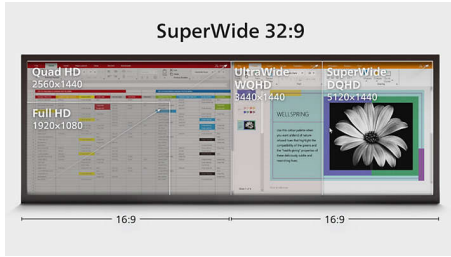

Optimal Connectivity

- Built-in USB-C docking station
- Built-in KVM switch to easily switch between sources

PHILIPS

32:9 SuperWide curved LCD display
P Line 49 (48.8"/124 cm diag.), 5120 x 1440 (Dual QHD)

499P9H/01

Highlights

32:9 SuperWide

32:9 SuperWide 49" screen with 5120 x 1440 resolution is designed to replace multiscreen setups for a massive wide view. It's like having two 27" 16:9 Quad HD displays side by side. SuperWide monitors offer the screen area of dual monitors without the complicated setup.

Picture/Display

- Panel Size: 48.8"/124 cm
- Aspect ratio: 32:9
- LCD panel type: VA LCD
- Backlight type: W-LED system
- Pixel pitch: 0.233 x 0.233 mm
- Brightness: 450 cd/m²
- Display colours: 1.07B (8 bit + FRC)
- Colour gamut (typical): NTSC 100%*, sRGB 122%*, Adobe RGB 89%*
- Colour gamut (min.): BT. 709 Coverage: 98%*, DCI-P3 Coverage: 91%*
- Contrast ratio (typical): 3000:1
- SmartContrast: 80,000,000:1