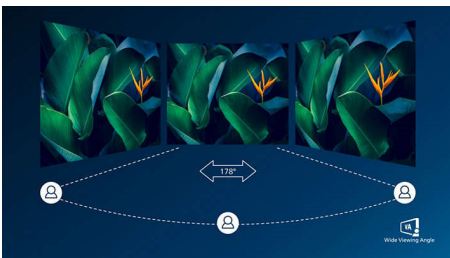

VA display

The Philips VA LED display uses an advanced multi-domain vertical alignment technology that gives you super-high static contrast ratios for extra-vivid and bright images. While standard office applications are handled with

ease, it is especially suitable for photos, web browsing, films, gaming and demanding graphical applications. Its optimised pixel management technology gives you a 178/178 degree extra-wide viewing angle, resulting in crisp images.