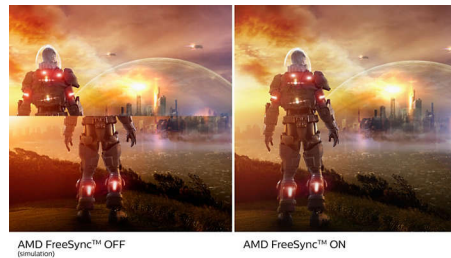

Ultra-smooth gaming

Gaming shouldn't be a choice between choppy gameplay or broken frames. With the new Philips monitor it doesn't have to be. Get fluid, artefact-free performance at virtually any frame rate with AMD FreeSync™ technology, smooth, quick refresh and ultra-fast response time.