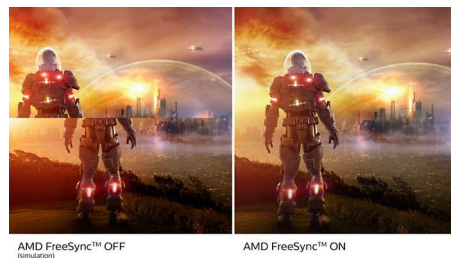

Ultra-smooth gaming

Gaming shouldn't be a choice between choppy gameplay or broken frames. With the new Philips monitor it doesn't have to be. Get fluid, artefact-free performance at virtually any frame rate with AMD FreeSync™ technology, smooth, quick refresh and ultra-fast response time.