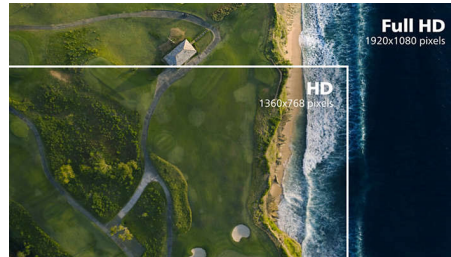

16:9 Full HD display

Picture quality matters. Regular displays deliver quality, but you expect more. This display features enhanced Full HD 1920 x 1080 resolution. With Full HD for crisp detail paired with high brightness, incredible contrast and realistic colours, expect a true-to-life picture.