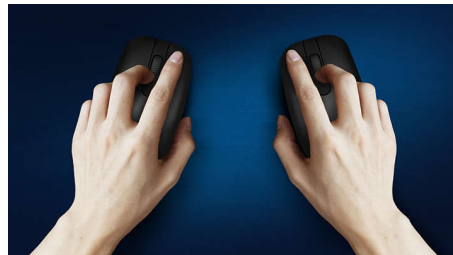

PHILIPS

Keyboard-mouse combo
3 buttons 2.4GHz Wireless, Optical Sensor

SPT6324/00

Highlights

Familiar keyboard layout

Familiar layout for easy typing

Quiet-typing

Low-profile keys for comfortable quiet typing

Thin profile design

Thin profile design looks great on your desk

Smooth optical tracking

High definition optical tracking for smooth control

Comfortable ergonomic design

Comfortable ergonomic mouse design feels great

Ambidextrous mouse design

Ambidextrous shape feels good in right or left hand

Keystrokes for durability

Keys last millions of keystrokes for durability

Water resistant keys

Life can be messy. With this water resistant keyboard, the occasional spill or spray off is no problem. These keyboards are built to last.