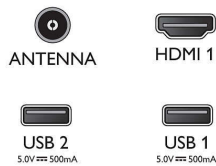

Convenience

- Sleep timer

Sound

- Output power (RMS): 16W
- Sound Enhancement: Clear Sound

Connections

Side

Down

Issue date 2023-10-05