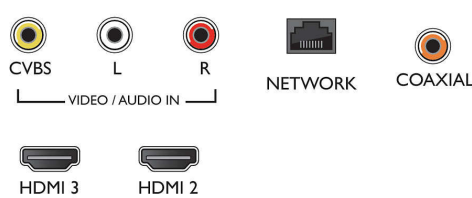

Connections

Side

Down

Issue date 2023-10-05

Version: 3.2.1

EAN: 87 18863 01478 3

© 2023 Koninklijke Philips N.V.
All Rights reserved.

Specifications are subject to change without notice.
Trademarks are the property of Koninklijke Philips N.V.
or their respective owners.

www.philips.com