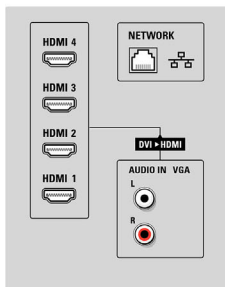

Specifications

Ambilight

- Ambilight Features: Ambilight Spectra 2, Lounge light mode
- Ambilight light system: LED wide color
- Dimming Function: Manual and via Light Sensor

Picture/Display

- Aspect ratio: Widescreen
- Diagonal screen size (inch): 47 inch
- Diagonal screen size (metric): 119 cm
- Color cabinet: Brushed aluminium decofront

- Panel resolution: 1920x1080p
- Brightness: 500 cd/m²
- Picture enhancement: Perfect Pixel HD Engine, Perfect Natural Motion, Perfect Contrast, Perfect Colors, 3/2 - 2/2 motion pull down, 3D Combfilter, Active Control + Light sensor, Jagged Line Suppression, Progressive scan, 1080p 24/25/30Hz processing, 1080p 50/60Hz processing, 200Hz Clear LCD*, Scanning backlight
- Display screen type: LCD Full HD W-UXGA Act. matrix

- Dynamic screen contrast: 80.000:1
- Response time (typical): 1 (BEW equiv.) ms
- Viewing angle: 176° (H) / 176° (V)
- Screen enhancement: Anti-Reflection coated screen
- Color processing: 2250 trillion colors 17bit RGB

Supported Display Resolution

- Computer formats: 640 x 480, 60Hz, 800 x 600, 60Hz, 1024 x 768, 60Hz, 1280 x 768, 60Hz, 1360

Rear connectors

Side