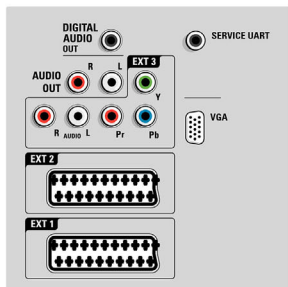

Specifications

Ambilight

- Ambilight Features: Ambilight Spectra 2, Lounge light mode
- Ambilight light system: LED wide color
- Dimming Function: Manual and via Light Sensor

Picture/Display

- Aspect ratio: Widescreen
- Diagonal screen size (inch): 47 inch
- Diagonal screen size (metric): 119 cm
- Color cabinet: Brushed aluminium decofront

- Panel resolution: 1920x1080p
- Brightness: 500 cd/m²
- Picture enhancement: Perfect Pixel HD Engine, Perfect Natural Motion, Perfect Contrast, Perfect Colors, 3/2 - 2/2 motion pull down, 3D Combfilter, Active Control + Light sensor, Jagged Line Suppression, Progressive scan, 1080p 24/25/30Hz processing, 1080p 50/60Hz processing, 200Hz Clear LCD*, Scanning backlight
- Display screen type: LCD Full HD W-UXGA Act. matrix

- Dynamic screen contrast: 80.000:1
- Response time (typical): 1 (BEW equiv.) ms
- Viewing angle: 176° (H) / 176° (V)
- Screen enhancement: Anti-Reflection coated screen
- Color processing: 2250 trillion colors 17bit RGB

Supported Display Resolution

- Computer formats: 640 x 480, 60Hz, 800 x 600, 60Hz, 1024 x 768, 60Hz, 1280 x 768, 60Hz, 1360

Rear connectors

Side