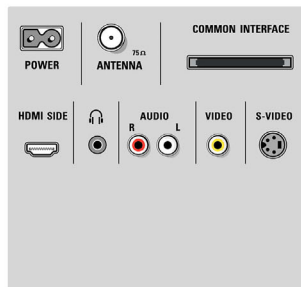

Specifications

Ambilight

- Ambilight Features: Ambilight Spectra 2, Lounge light mode
- Ambilight light system: LED wide color
- Dimming Function: Manual and via Light Sensor

Picture/Display

- Aspect ratio: Widescreen
- Diagonal screen size (inch): 47 inch
- Diagonal screen size (metric): 119 cm
- Color cabinet: Brushed aluminium decofront

- Panel resolution: 1920x1080p
- Brightness: 500 cd/m²
- Picture enhancement: Perfect Pixel HD Engine, Perfect Natural Motion, Perfect Contrast, Perfect Colors, 3/2 - 2/2 motion pull down, 3D Combfilter, Active Control + Light sensor, Jagged Line Suppression, Progressive scan, 1080p 24/25/30Hz processing, 1080p 50/60Hz processing, 200Hz Clear LCD*, Scanning backlight
- Display screen type: LCD Full HD W-UXGA Act. matrix

- Dynamic screen contrast: 80.000:1
- Response time (typical): 1 (BEW equiv.) ms
- Viewing angle: 176° (H) / 176° (V)
- Screen enhancement: Anti-Reflection coated screen
- Color processing: 2250 trillion colors 17bit RGB

Supported Display Resolution

- Computer formats: 640 x 480, 60Hz, 800 x 600, 60Hz, 1024 x 768, 60Hz, 1280 x 768, 60Hz, 1360

Rear connectors

Side