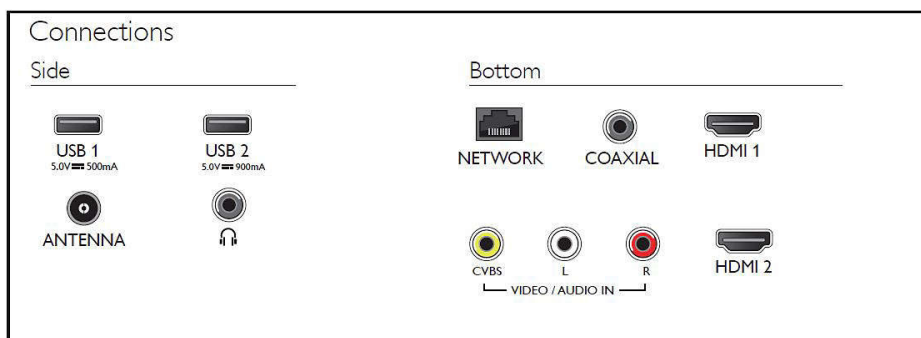

Issue date 2023-10-05

Version: 7.2.1

EAN: 87 18863 01240 6

© 2023 Koninklijke Philips N.V.
All Rights reserved.

Specifications are subject to change without notice. Trademarks are the property of Koninklijke Philips N.V. or their respective owners.

www.philips.com

* EPG and actual visibility (up to 8 days) is country and operator dependent.
* USB recording for digital channels only, recordings may be limited by broadcast copy protection (C1+). Country and channel restrictions may apply.
* This TV does not support Pause TV/USB recording when your CI Plus CAM card inserted