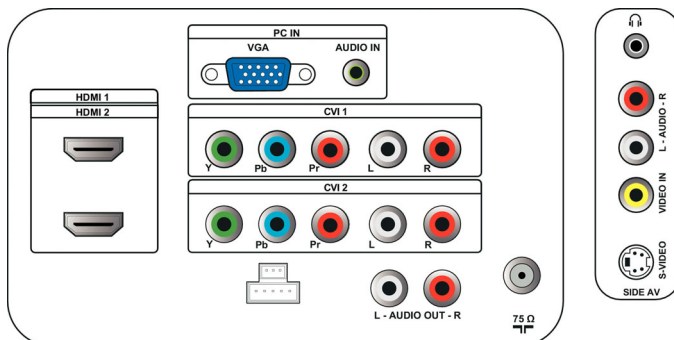

- Teletext: 100 page Smart Text
- Smart mode: Game, Movie, Personal, Power saver, Standard, Vivid

Sound

- Output power (RMS): 2 x 10 W
- Sound System: Mono, Stereo
- Sound Enhancement: Auto Volume Leveler, Incredible Surround

Connectivity

- AV 1: Audio L/R in, YPbPr
- AV 2: Audio L/R in, YPbPr
- EasyLink (HDMI-CEC): One touch play, System info (menu language), System standby
- Front / Side connections: S-video in, CVBS in, Audio L/R in, Headphone Out
- HDMI 1: HDMI v1.3
- HDMI 2: HDMI v1.3
- Other connections: Analog audio Left/Right out, PC Audio in, PC-In VGA

Power

- Mains power: 100-240V, 50/60Hz
- Ambient temperature: 5 °C to 40 °C
- Power consumption: 180 W
- Standby power consumption: 0.3 W

Accessories

- Included accessories: Table top stand, Power cord, Quick start guide, User Manual, Warranty certificate, Remote Control, Batteries for remote control

Dimensions

- Set Width: 929 mm
- Set Height: 611 mm
- Set Depth: 99 mm
- Product weight: 14.8 kg
- Set width (with stand): 929 mm
- Set height (with stand): 665 mm
- Set depth (with stand): 262 mm
- Product weight (+stand): 19.3 kg
- Box width: 1156 mm
- Box height: 739 mm
- Box depth: 266 mm
- Weight incl. Packaging: 22.6 kg
- Wall mount compatible: 400 x 200 mm

Issue date 2023-10-05

Version: 2.0.4

EAN: 87 12581 37155 5

© 2023 Koninklijke Philips N.V.
All Rights reserved.

Specifications are subject to change without notice.
Trademarks are the property of Koninklijke Philips N.V.
or their respective owners.

www.philips.com