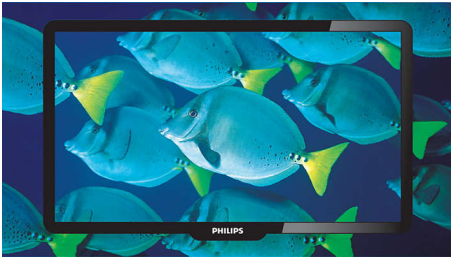

LCD TV
94 cm (37") HD Ready

Highlights

Digital Crystal Clear

Digital Crystal Clear is a package of picture innovations that digitally adjusts and optimizes picture quality to optimal contrast, color and sharpness levels. It's like watching vivid cinema-like images.

LCD display, 1366 x 768p

This WXGA display with state-of-the-art LCD screen technology gives you widescreen HD resolution of 1366 x 768p pixels. It produces brilliant flicker-free progressive scan pictures with optimum brightness and superb colors. This vibrant and sharp image will provide you with an enhanced viewing experience.