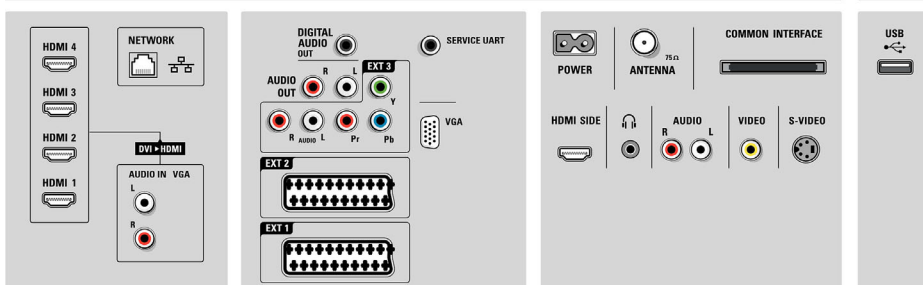

- EasyLink (HDMI-CEC): One touch play, EasyLink,

- Pixel link, Remote control pass-through, System audio control, System standby
- Front / Side connections: USB
- Ext 1 Scart: Audio L/R, CVBS in, RGB
- HDMI 1: HDMI v1.3a
- Ext 2 Scart: Audio L/R, CVBS in, RGB
- HDMI 2: HDMI v1.3a
- Other connections: A/V Audio L/R in (value), Analog audio Left/Right out, S-Video in, Composite video (CVBS) input, HDMI, Headphone out, S/PDIF out (coaxial), Common Interface Plus (CI+)
- HDMI 3: HDMI v1.3a
- PC network link: DLNA 1.0 certified
- Ext 3: YPbPr, Audio L/R in, VGA PC-in
- HDMI 4: HDMI v1.3a

Power

- Mains power: AC 220 - 240 V +/- 10%
- Ambient temperature: 5 °C to 35 °C
- Standby power consumption: $\leq 0.15\text{ W}$
- Power consumption (typical): 202 W

Accessories

- Included accessories: Tabletop swivel stand, RF antenna cable, Power cord, Quick start guide, Warranty certificate, Remote Control, Batteries for remote control, Legal and safety brochure, Net TV brochure
- Optional accessories: Smart level wallmount SQM6175, DVB-S module PFS0001*

Dimensions

- Set Width: 1000 mm
- Set Height: 628 mm
- Set Depth: 50 mm
- Product weight: 18.3 kg
- Set height (with stand): 691 mm
- Set depth (with stand): 260 mm
- Product weight (+stand): 21.1 kg
- Box width: 1215 mm
- Box height: 738 mm
- Box depth: 267 mm
- Weight incl. Packaging: 38.6 kg
- Stand width: 470 mm
- Wall mount compatible: 300 x 300 mm

Rear connectors

Issue date 2023-07-15

Version: 14.4.9

EAN: 87 12581 47929 9

© 2023 Koninklijke Philips N.V.
All Rights reserved.

Specifications are subject to change without notice.
Trademarks are the property of Koninklijke Philips N.V.
or their respective owners.

www.philips.com

* 200Hz Clear LCD displays 200 scenes per second by combining advanced 100Hz technology with scanning backlight @ 50% duty cycle.

* 8 days EPG, service not available in all countries

* DVB-T, supported in selected countries only

* DVB-C in selected countries and for selected operators only. Most up to date information is available on the type plate of the TV.

* Net TV, service offering is dependent on country and subject to terms of use.

* Optional Philips DVB-S module required (part no. PFS0001, only available in Germany, Austria and Switzerland)