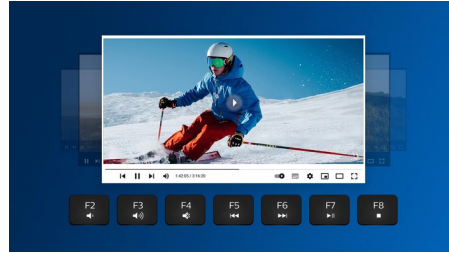

- Up to 1,200 DPI

Designed for performance

- Convenient multi-media shortcuts
- Low-profile keys are quick and stylish looking

Highlights

Smooth optical tracking

High definition optical tracking for smooth control

Comfortable ergonomic design

Comfortable ergonomic mouse design feels great

Keystrokes for durability

Keys last millions of keystrokes for durability

multi-media shortcuts

With these multi-media shortcuts, you can easily switch to music, volume, or video play by a simple click.

Up to 1,200 DPI

This mouse delivers precision tracking up to 1,200 DPI with higher smoothing and accuracy.

Low-profile keys

The low-profile keys add a stylish look and are quick and responsive for typing.