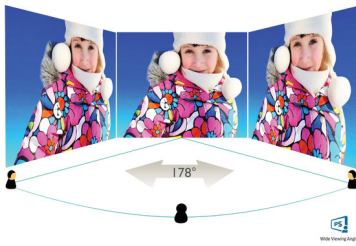

Full HD LCD monitor
V Line 24 (23.8" / 60.5 cm diag.), 1920 x 1080 (Full HD)

243V7QDSBA/89

Highlights

IPS technology

IPS displays use an advanced technology which gives you extra wide viewing angles of 178/178 degree, making it possible to view the display from almost any angle. Unlike standard TN panels, IPS displays gives you remarkably crisp images with vivid colors, making it ideal not only for Photos, movies and web browsing, but also for professional applications which demand color accuracy and consistent brightness at all times.