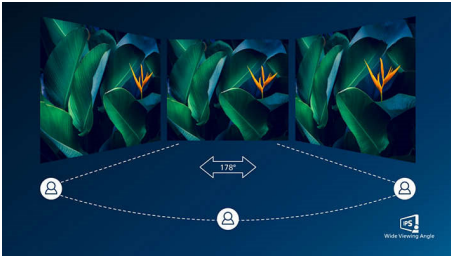

Superb Picture Quality

- SmartContrast for rich black details
- 16:9 Full HD display for crisp detailed images
- IPS LED wide view technology for image and color accuracy
- SmartImage game mode optimized for gamers
- Effortlessly smooth gameplay with AMD FreeSync™ technology
- 1ms (MPRT) fast response for crisp image and smooth gameplay

PHILIPS

LCD monitor
E Line 27" (68.6 cm), 1920 x 1080 (Full HD)

Highlights

IPS technology

IPS displays use an advanced technology which gives you extra wide viewing angles of 178/178 degree, making it possible to view the display from almost any angle. Unlike standard TN panels, IPS displays gives you remarkably crisp images with vivid colors, making it ideal not only for Photos, movies and web browsing, but also for professional applications which demand color accuracy and consistent brightness at all times.

1ms MPRT fast response

MPRT (motion picture response time) is more intuitive way to describe the response time, which directly refers the duration from seeing blurry noise to clean and crisp images. Philips gaming monitor with 1 ms MPRT effectively eliminates smearing and motion blur, delivers sharper and precise visuals to enhance gaming experience. Best choice for playing thrilling and twitch-sensitive games.