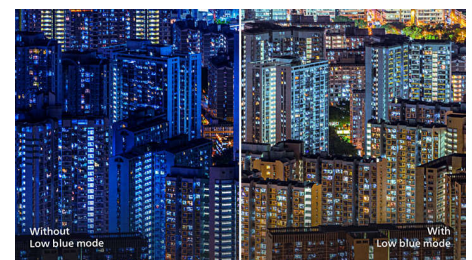

LowBlue Mode

Studies have shown that just as ultra-violet rays can cause eye damage, shortwave length blue light rays from LED displays can cause eye damage and affect vision over time. Developed for wellbeing, Philips LowBlue Mode setting uses a smart software technology to reduce harmful shortwave blue light.