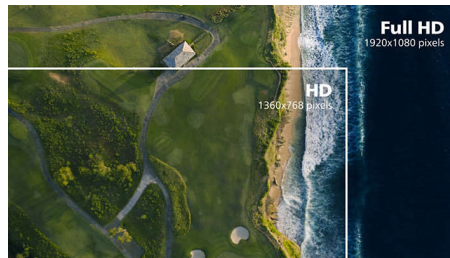

16:9 Full HD display

Picture quality matters. Regular displays deliver quality, but you expect more. This display features enhanced Full HD 1920 x 1080 resolution. With Full HD for crisp detail paired with high brightness, incredible contrast and realistic colors expect a true to life picture.