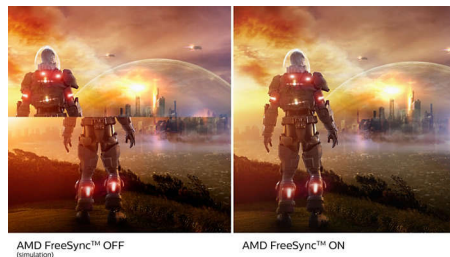

Ultra-smooth gaming

Gaming shouldn't be a choice between choppy gameplay or broken frames. With the new Philips monitor it doesn't have to be. Get fluid, artifact-free performance at virtually any framerate with AMD FreeSync™ technology, smooth quick refresh and ultra-fast response time.

27E9QHSB/71