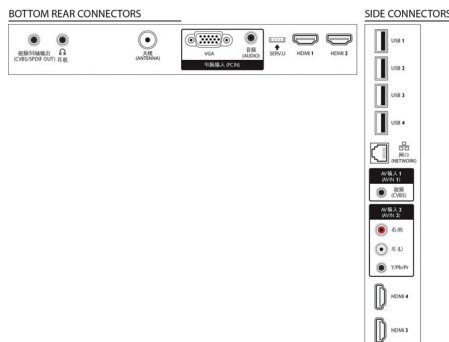

- Playback Formats: H.264/MPEG-4 AVC, JPEG Still pictures, MP3, MPEG1, MPEG2, MPEG4

Convenience

- Screen Format Adjustments: 4:3, Movie expand 14:9, Movie expand 16:9, Subtitle Zoom, Super Zoom, Unscaled, Widescreen

Sound

- Output power (RMS): 2x8 +10W
- Sound Enhancement: Auto Volume Leveler, Clear Sound

Connectivity

- Number of AV connections: 1
- Number of HDMI connections: 4
- Number of component in (YPbPr): 1

- EasyLink (HDMI-CEC): System audio control, System standby, One touch play
- Number of USBs: 4
- Other connections: Antenna IEC75, Ethernet-LAN RJ-45, Digital audio out (coaxial), PC-in VGA + Audio L/R in, Composite video (CVBS) out, Headphone out

Power

- Mains power: 220-240V; 50Hz
- Ambient temperature: 5 °C to 35 °C
- Standby power consumption: ≤ 0.5

Accessories

- Included accessories: Power cord, Remote Control, 2 x AAA Batteries, 2 x 3D Glasses, Table top stand, User Manual, Quick start guide, Wi-Fi USB Adaptor, AV cable adaptor, Component cable adaptor, CVBS and Digital audio adaptor

Dimensions

- Set Width: 1067.6 mm
- Set Height: 646.5 mm
- Set Depth: 48 mm
- Product weight: 15.8 kg
- Set width (with stand): 1067.6 mm
- Set height (with stand): 685.8 mm
- Set depth (with stand): 247 mm
- Product weight (+stand): 18.1 kg
- Box width: 1176 mm
- Box height: 761 mm
- Box depth: 174 mm
- Weight incl. Packaging: 22 kg
- Compatible wall mount: 400 x 400mm