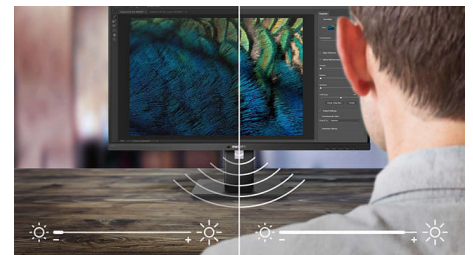

PowerSensor

PowerSensor is a built-in 'people sensor' that transmits and receives harmless infrared signals to determine if the user is present and then automatically reduces monitor brightness when the user steps away from the desk, cutting energy costs by up to 80 percent and prolonging monitor life