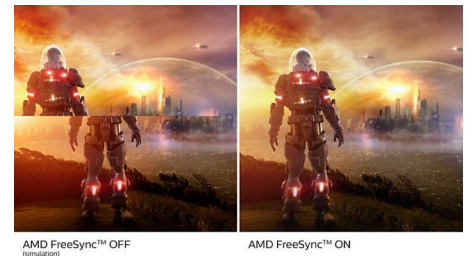

Ultra-smooth gaming

Gaming shouldn't be a choice between choppy gameplay or broken frames. With the new Philips monitor it doesn't have to be. Get fluid, artefact-free performance at virtually any frame rate with AMD FreeSync™ technology, smooth, quick refresh and ultra-fast response time.