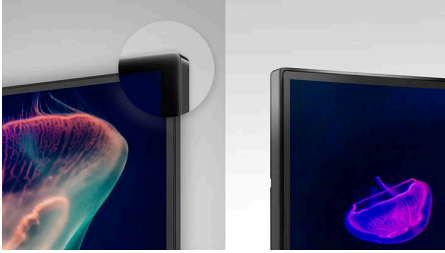

Monitor

LCD monitor with USB-C

27C8/00

Highlights

Zero Bezel

Eliminating the surrounding frame in our Zero Bezel design offers an expansive picture with a modern look and a virtually seamless experience for multi-monitor setups.