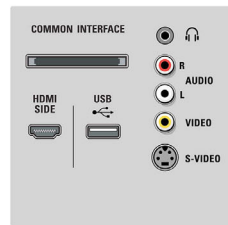

Tuner/Reception/Transmission

- Aerial Input: 75 ohm coaxial (IEC75)
- Tuner bands: Hyperband, S-Channel, UHF, VHF
- TV system: DVB COFDM 2K/8K
- Digital TV: DVB Terrestrial *, DVB-T MPEG4*, DVB-C MPEG4*, MHEG
- Video Playback: NTSC, SECAM, PAL

Multimedia Applications

- Multimedia connections: Ethernet-UTP5, USB, Wi-Fi 802.11g (built in)
- Playback Formats: MP3, WMA v2 up to v9.2,

Rear connectors

Side

Specifications

Slideshow files (.alb), JPEG Still pictures, MPEG1, MPEG2, MPEG4, AVI, H.264/MPEG-4 AVC, MPEG-Program-stream PAL, WMV9/VC1

Convenience

- Child Protection: Child Lock+Parental Control
- Ease of Installation: Auto Program Naming, Automatic Channel Install(ACI), Automatic Tuning System (ATS), Autostore, Fine Tuning, PLL Digital Tuning, Plug & Play
- Ease of Use: Auto Volume Leveller (AVL), Delta Volume per preset, Graphical User Interface, On Screen Display, Program List, Settings assistant Wizard, Side Control, Connectivity assistant, Automatic setup wizard, Demo mode, Onscreen Usermanual, Touch control buttons, Favorite program selection, Iconic home screen, Mozaic channel grid
- Connection Enhancement: Easy link
- Screen Format Adjustments: Auto Format, Movie expand 16:9, Super Zoom, Widescreen, unscald (1080p dot by dot)
- Multimedia: Digital media reader (browser), USB autobreak-in, DLNA media Browser, Net TV services
- Electronic Program Guide: Now + Next EPG, 8day Electronic Program Guide*
- Remote Control: DVD, DVD-R, Sat, STB (Set-Top Box), Universal, HTS (Home Theater System)
- Remote control type: RC4496
- Teletext: 1200 page Hypertext
- Firmware upgradeable: Firmware auto upgrade wizard, Firmware upgradeable via USB
- Picture in Picture: Text dual screen
- Smart mode: Game, Cinema, Personal, Power saver, Standard, Vivid