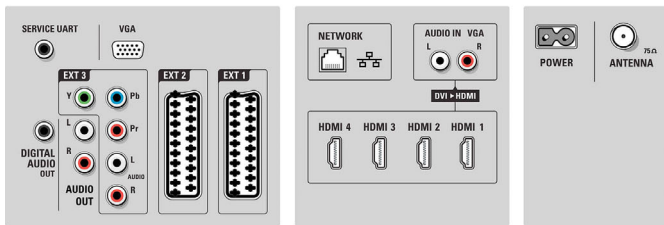

Tuner/Reception/Transmission

- Aerial Input: 75 ohm coaxial (IEC75)
- Tuner bands: Hyperband, S-Channel, UHF, VHF
- TV system: DVB COFDM 2K/8K
- Digital TV: DVB Terrestrial *, DVB-T MPEG4*, DVB-C MPEG4*, MHEG
- Video Playback: NTSC, SECAM, PAL

Multimedia Applications

- Multimedia connections: Ethernet-UTP5, USB, Wi-Fi 802.11g (built in)
- Playback Formats: MP3, WMA v2 up to v9.2,

Rear connectors

Side

Specifications

Slideshow files (.alb), JPEG Still pictures, MPEG1, MPEG2, MPEG4, AVI, H.264/MPEG-4 AVC, MPEG-Program-stream PAL, WMV9/VC1