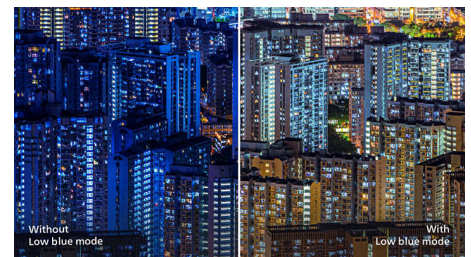

LowBlue Mode

Studies have shown that just as ultra-violet rays can cause eye damage, shortwave length blue light rays from LED displays can cause eye damage and affect vision over time. Developed for wellbeing, Philips LowBlue Mode setting uses a smart software technology to reduce harmful shortwave blue light.