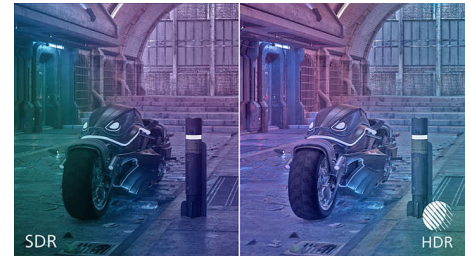

VA display

Philips VA LED display uses an advanced multi-domain vertical alignment technology which gives you super-high static contrast ratios for extra vivid and bright images. While standard office applications are handled with ease, it is especially suitable for photos, web-browsing, movies, gaming, and demanding graphical

272M8CZ/89

applications. It's optimized pixel management technology gives you 178/178 degree extra wide viewing angle, resulting in crisp images.

High Dynamic Range (HDR)

High Dynamic Range delivers a dramatically different visual experience. With astonishing brightness, incomparable contrast and captivating color, images come to life with much greater brightness while also featuring much deeper, more nuanced darks. It renders a fuller palette of rich new colors never before seen on display, giving you a visual experience that engages your senses and inspires emotions.