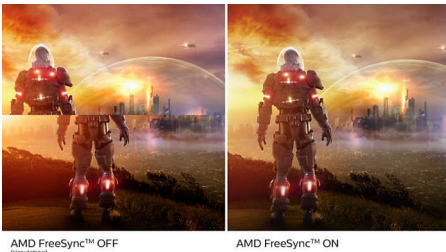

AMD FreeSync™ Premium

Gaming shouldn't be a choice between choppy gameplay or broken frames. AMD FreeSync™ Premium equips serious gamers with a fluid, tear-free gameplay experience at peak performance. There are no compromises, game confidently with a high refresh rate, low framerate compensation, and low latency.