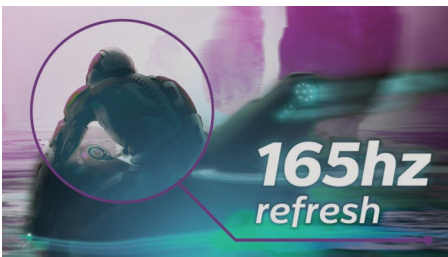

24M1N3200ZS/00

Highlights

AMD FreeSync™ Premium

Gaming shouldn't be a choice between choppy gameplay or broken frames. AMD FreeSync™ Premium equips serious gamers with a fluid, tear-free gameplay experience at peak performance. There are no compromises, game confidently with a high refresh rate, low framerate compensation, and low latency.

165Hz Gaming

You play intense, competitive gaming. You demand display with lag free, ultra-smooth images. This Philips display redraws the screen image up-to 165 times per second, effectively faster than a standard display. A lower frame rate can make enemies appear to jump from spot to spot on the screen, making them difficult targets to hit. With 165Hz frame rate, you get those critical missing images on the screen which shows enemy movement in ultra-smooth motion so you can easily target them. With ultra-low input lag and no screen tearing, this Philips display is your perfect gaming partner