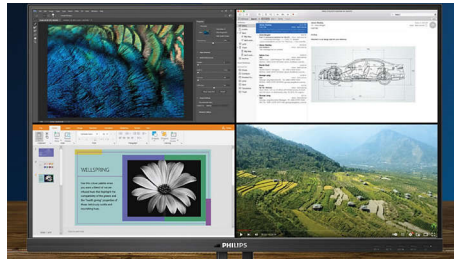

PHILIPS

4K Ultra HD LCD display
43 (42.51" / 108 cm diag.) 3840 x 2160 (4K UHD)

Highlights

UltraClear 4K UHD Resolution

These Philips displays utilize high performance panels to deliver UltraClear, 4K UHD (3840 x 2160) resolution images. Whether you are demanding professional requiring extremely detailed images for CAD solutions, using 3D graphics applications or a financial wizard working on huge spreadsheets, Philips displays will make your images and graphics come alive.

IPS technology

IPS displays use an advanced technology which gives you extra wide viewing angles of 178/178 degree, making it possible to view the display from almost any angle. Unlike standard TN panels, IPS displays gives you remarkably crisp images with vivid colors, making it ideal not only for Photos, movies and web browsing, but also for professional applications which demand color accuracy and consistent brightness at all times.

MultiView technology for 4K

Philips MultiView feature on this expansive 4K UHD display enables you to have up to four systems each shown in Full HD on one screen. You can use the Picture-by-Picture (PbP) for monitoring four systems on one screen for control rooms or security. Or for multiple devices like two notebooks side-by-side simultaneously, making collaboration more productive. Or Picture-in-Picture mode (PiP) watching a live football feed from your set-top box, while working on your PC.

Slim bezel

A slim bezel design adds a stylish look to a public display to nicely blend in just about any environment. Furthermore this design makes the display ideal for tiled matrix video walls.

7-Watt Speakers