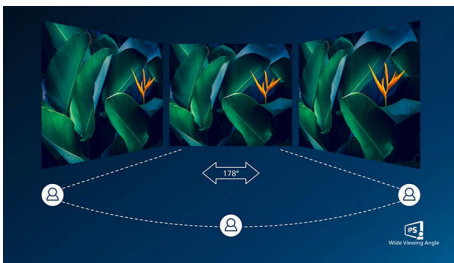

PHILIPS

4K Ultra HD LCD display
43 (42.51" / 108 cm diag.) 3840 x 2160 (4K UHD)

Highlights

UltraClear 4K UHD Resolution

These Philips displays utilize high performance panels to deliver UltraClear, 4K UHD (3840 x 2160) resolution images. Whether you are demanding professional requiring extremely detailed images for CAD solutions, using 3D graphics applications or a financial wizard working on huge spreadsheets, Philips displays will make your images and graphics come alive.

IPS technology

IPS displays use an advanced technology which gives you extra wide viewing angles of 178/178 degree, making it possible to view the display from almost any angle. Unlike standard TN panels, IPS displays gives you remarkably crisp images with vivid colors, making it ideal not only for Photos, movies and web browsing, but also for professional applications which demand color accuracy and consistent brightness at all times.

MultiView technology for 4K

Philips MultiView feature on this expansive 4K UHD display enables you to have up to four systems each shown in Full HD on one screen. You can use the Picture-by-Picture (PbP) for monitoring four systems on one screen for control rooms or security. Or for multiple devices like two notebooks side-by-side simultaneously, making collaboration more productive. Or Picture-in-Picture mode (PiP) watching a live football feed from your set-top box, while working on your PC.