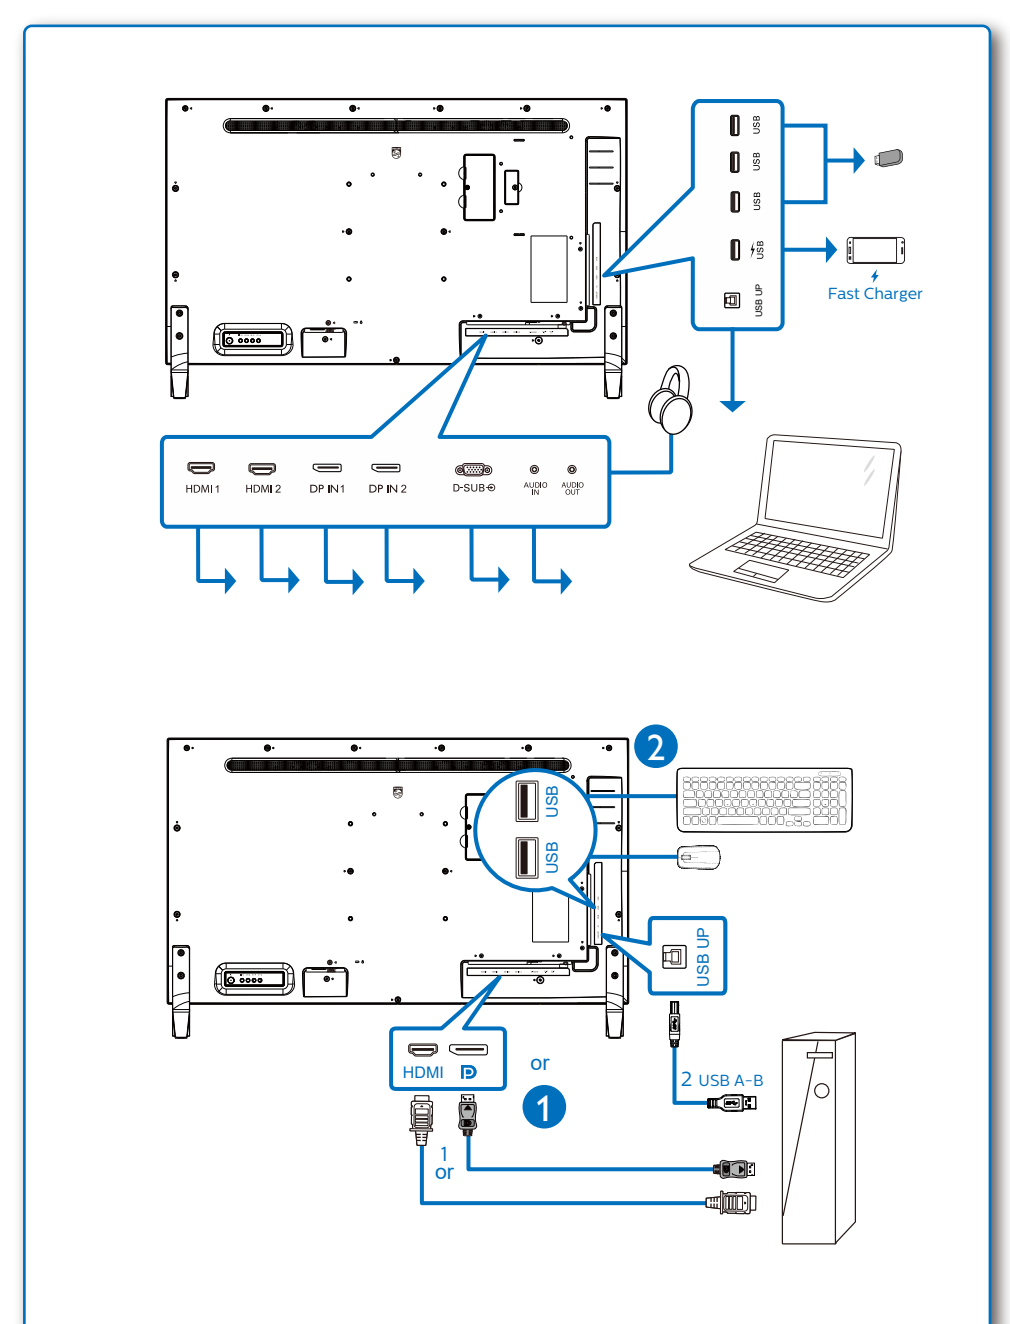

HDMI
HDMI trademark and related patents on technologies belong to their respective owners.

Specifications are subject to change without notice.

www.philips.com

Q41G43M181322C

PHILIPS
Brilliance
438P1

Quick Start

Register your product and get support at www.philips.com/welcome

* Different according to region.
Display design may differ from those illustrated.

PIP

PBP

| MultiView | Inputs | SUB SOURCE POSSIBILITY (x1) | | | | |
|------------------|--------------|-----------------------------|-------|-------|--------------|--------------|
| | | VGA | HDMI1 | HDMI2 | DisplayPort1 | DisplayPort2 |
| MAIN SOURCE (x1) | VGA | ● | ● | ● | ● | ● |
| | HDMI1 | ● | ● | ● | ● | ● |
| | HDMI2 | ● | ● | ● | ● | ● |
| | DisplayPort1 | ● | ● | ● | ● | ● |
| | DisplayPort2 | ● | ● | ● | ● | ● |