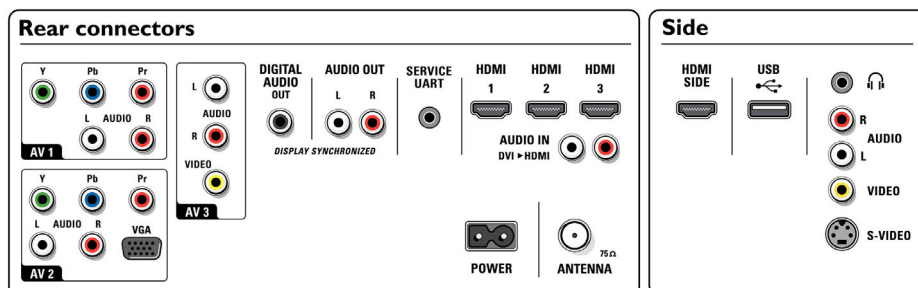

Loudspeakers

- Built-in speakers: 2
- Loudspeaker types: 2 integrated subwoofers, Dome tweeter

Connectivity

- AV 1: (1, 2, 3Fh autoranging), Audio L/R in, CVBS in, S-Video, YPbPr
- AV 2: Audio L/R in, CVBS
- AV 3: (1, 2, 3Fh autoranging), Audio L/R in, VGA PC-in, YPbPr
- EasyLink (HDMI-CEC): One touch play, System audio control, System standby
- AV 4: Audio L/R in, HDMI v1.3
- Front / Side connections: HDMI v1.3, S-video in, CVBS in, Audio L/R in, Headphone Out, USB
- AV 5: HDMI v1.3
- AV 6: HDMI v1.3
- Other connections: Analog audio Left/Right out, S/PDIF out (coaxial), Common Interface

Power

- Mains power: AC 220 - 240 V +/- 10%
- Ambient temperature: 5 °C to 35 °C
- Power consumption: 206 W
- Standby power consumption: 0,15 W
- Power (Energy saving mode): 150 W

Accessories

- Included accessories: RF antenna cable, Power cord, Quick start guide, User Manual, Warranty certificate, Remote Control, Batteries for remote control

Dimensions

- Set Width: 1054 mm
- Set Height: 658 mm
- Set Depth: 100 mm
- Product weight: 22.7 kg
- Set height (with stand): 731 mm
- Set depth (with stand): 265 mm
- Product weight (+stand): 27.2 kg
- Box width: 1163 mm
- Box height: 813 mm
- Box depth: 320 mm
- Weight incl. Packaging: 35 (tbc) kg
- Stand width: 590 mm
- Wall mount compatible: 300 x 300 mm

Issue date 2023-10-05

Version: 2.0.7

EAN: 87 12581 41968 4

© 2023 Koninklijke Philips N.V.
All Rights reserved.

Specifications are subject to change without notice.
Trademarks are the property of Koninklijke Philips N.V.
or their respective owners.

www.philips.com