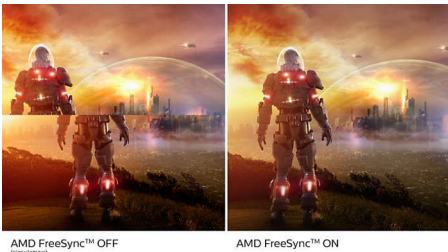

PHILIPS

Curved QHD LCD display
Momentum 32 (31.5" / 80 cm diag.), 2560 x 1440 (QHD)

325M2CRZ/69

Highlights

Curved display design

Desktop monitors offer a personal user experience, which suits a curve design very well. The curved screen provides a pleasant yet subtle immersion effect, which focuses on you at the center of your desk.

AMD FreeSync™ Premium

Gaming shouldn't be a choice between choppy gameplay or broken frames. AMD FreeSync™ Premium equips serious gamers with a fluid, tear-free gameplay experience at peak performance. There are no compromises, game confidently with a high refresh rate, low framerate compensation, and low latency.