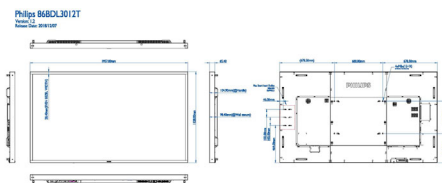

Power

- Standby power consumption: <0.5 W
- Mains power: 100 - 240V~, 50 - 60Hz, 7.5A
- Consumption (Typical): 317 W

- Consumption (Max): 471 W
- Energy Label Class: G

Operating conditions

- Temperature range (operation): 0 ~ 40 °C
- Temperature range (storage): -20 ~ 60 °C
- Relative humidity: 20 ~ 80 %
- Altitude: 0 ~ 3000 m
- MTBF: 50,000 hour(s)

Sound

- Built-in speakers: 2 x 10W RMS

Accessories

- Included accessories: Remote Control, Batteries for remote control, Quick start guide, RS232 cable, AC Power Cord, HDMI cable, IR sensor cable (1.8M), USB cable
- Included Accessories: RS232 daisy-chain cable

Multimedia Applications

- USB Playback Audio: AAC, AIF, AIFF, ASF, M3U, M4A, MP3, MP4, PLS, WAV, WMA
- USB Playback Video: ISM, M2TS, M4V, Manifest, MK3D, MKV, MP4, MPD, MPEG, MPG, MT2, MTS, TS, VOB
- USB Playback Picture: BMP, GIF, JPEG, PNG

Miscellaneous

- On-Screen Display Languages: English, French, German, Spanish, Polish, Turkish, Russian, Italian, Simplified Chinese, Traditional Chinese, Arabic, Japanese, Danish, Dutch, Finnish, Norwegian, Portuguese, Swedish
- Regulatory approvals: CE, UL/cUL, CCC, RoHS, BSMI, CB, VCCI, EAC, FCC, Class B, PSB
- Warranty: 3 year warranty

Issue date 2022-05-15

Version: 7.0.1

12 NC: 8670 001 56856
EAN: 87 12581 75440 2

© 2022 Koninklijke Philips N.V.
All Rights reserved.

Specifications are subject to change without notice.
Trademarks are the property of Koninklijke Philips N.V.
or their respective owners.

www.philips.com