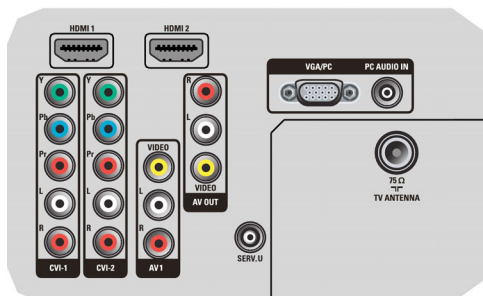

Sound

- Output power (RMS): 20W
- Sound System: Mono, Nicam Stereo, Stereo
- Sound Enhancement: Auto Volume Leveler, Dynamic Bass Enhancement, Incredible Surround, Treble and Bass Control

Loudspeakers

- Built-in speakers: 2

Connectivity

- AV 1: Audio L/R in, YPbPr
- AV 2: Audio L/R in, YPbPr
- AV 3: Audio L/R in, CVBS in
- EasyLink (HDMI-CEC): One touch play, EasyLink, Remote control pass-through, System audio control, System standby
- Front / Side connections: HDMI v1.3, S-video in, CVBS in, Audio L/R in, Headphone Out, USB
- HDMI 1: HDMI v1.3
- HDMI 2: HDMI v1.3
- Other connections: Monitor out, CVBS, L/R (cinch), PC-in VGA + Audio L/R in

Power

- Mains power: 110-240V; 50-60Hz
- Ambient temperature: 5 °C to 40 °C
- Power consumption: 120 W
- Standby power consumption: (typical) $\leq 0.15\text{W}$

Accessories

- Included accessories: Tabletop swivel stand, Power

- cord, Quick start guide, User Manual, Remote Control, 2 x AAA Batteries
- User Manual: Arabic, English, French, Malay, Thai, Traditional Chinese

Dimensions

- Set Width: 810 mm
- Set Height: 519 mm
- Set Depth: 95 mm
- Product weight: 10.5 kg
- Set width (with stand): 810 mm
- Set height (with stand): 570 mm
- Set depth (with stand): 230 mm
- Product weight (+stand): 12.5 kg
- Box width: 1034 mm
- Box height: 662 mm
- Box depth: 246 mm
- Weight incl. Packaging: 17.5 kg
- Wall mount compatible: 200 x 200 mm

Rear connectors

Side

Issue date 2023-10-05

Version: 5.6.7

EAN: 87 12581 47810 0

© 2023 Koninklijke Philips N.V.
All Rights reserved.

Specifications are subject to change without notice.
Trademarks are the property of Koninklijke Philips N.V.
or their respective owners.

www.philips.com