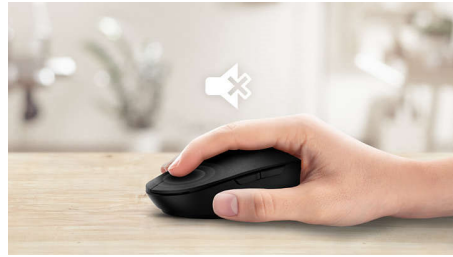

- Ambidextrous shape feels good in right or left hand
- Comfortable ergonomic mouse design feels great
- High-definition optical tracking for smooth control

Advanced technology for ultimate performance

- Up to 1,600 DPI

Silent design

- Reduced click sound, for a quiet and comfortable experience

PHILIPS

Wireless mouse
2.4 GHz Wireless Silent design, Intelligent power saving

SPK7307WL/05

Highlights

Smooth optical tracking

High-definition optical tracking for smooth control

Reduced click sound

Reduced click sound, for a quiet and comfortable experience

Ambidextrous mouse design

Ambidextrous shape feels good in right or left hand

Comfortable ergonomic design

Comfortable ergonomic mouse design feels great

2.4 G wireless connection

Keep the computer wires at bay. For any keyboard/mouse equipped with this feature, you can connect the accessory to any PC via a speedy 2.4 Hz wireless connection. The simple setup process, along with the accessory's sleek design, is sure to leave your workspace looking clean and wire-free.