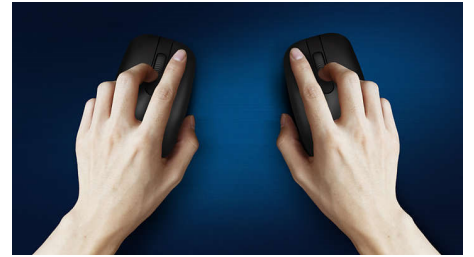

- Ambidextrous shape feels good in right or left hand
- Comfortable ergonomic mouse design feels great
- High-definition optical tracking for smooth control

Advanced technology for ultimate performance

- Up to 1,600 DPI

Silent design

- Reduced click sound, for a quiet and comfortable experience

PHILIPS

Wireless mouse
2.4 GHz Wireless Silent design, Intelligent power saving

SPK7307WL/05

Highlights

Smooth optical tracking

High-definition optical tracking for smooth control

Reduced click sound

Reduced click sound, for a quiet and comfortable experience

Ambidextrous mouse design

Ambidextrous shape feels good in right or left hand

Comfortable ergonomic design

Comfortable ergonomic mouse design feels great

2.4 G wireless connection

Keep the computer wires at bay. For any keyboard/mouse equipped with this feature, you can connect the accessory to any PC via a speedy 2.4 Hz wireless connection. The simple setup process, along with the accessory's sleek design, is sure to leave your workspace looking clean and wire-free.