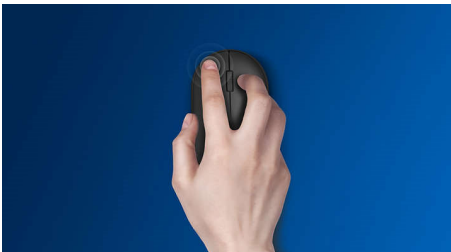

High-definition optical tracking for smooth control

Reduced click sound

Reduced click sound, for a quiet and comfortable experience

Ambidextrous mouse design

Ambidextrous shape feels good in right or left hand

Comfortable ergonomic design

Comfortable ergonomic mouse design feels great

2.4 G wireless connection

Keep the computer wires at bay. For any keyboard/mouse equipped with this feature, you can connect the accessory to any PC via a speedy 2.4 Hz wireless connection. The simple setup process, along with the accessory's sleek design, is sure to leave your workspace looking clean and wire-free.

Up to 1,600 DPI

This mouse delivers precision tracking up to 1,600 DPI with higher smoothing and accuracy.

Buttons last millions of click

Buttons last millions of clicks for durability

Intelligent power saving