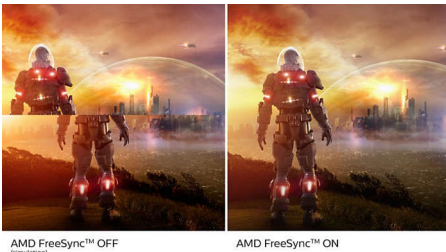

PHILIPS

LCD monitor with Ambiglow
Momentum 25 (24.5" / 62.2 cm diag.), 1920 x 1080 (Full HD)

252M1RPE/69

Highlights

Ambiglow

The innovative Ambiglow technology enhances the content on the screen by creating a halo of light from the monitor. Its fast processor analyses the incoming image content, continuously adapts the color and brightness of the emitted light to match the image. Especially suited for watching movies, sports or playing games, Philips Ambiglow offers you a unique and immersive viewing experience.

AMD FreeSync™ Premium

Gaming shouldn't be a choice between choppy gameplay or broken frames. AMD FreeSync™ Premium equips serious gamers with a fluid, tear-free gameplay experience at peak performance. There are no compromises, game confidently with a high refresh rate, low framerate compensation, and low latency.