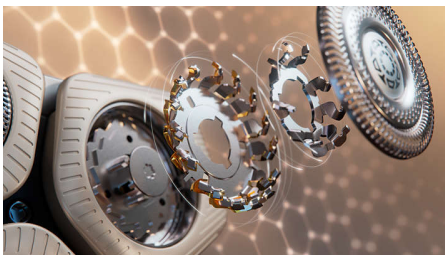

Our closest electric shave

Highlights

Lift & Cut System

Our patented, unique Lift & Cut rotary shaving system lifts the hair gently out of its root before cutting it precisely at skin level close (up to 0.00 mm to the skin) without the blades even touching your skin. Precision at its best, for a clean shave until evening*.

NanoTech Dual Precision blades

Philips rotary shavers are specifically designed to match your natural hair growth, capturing all the hairs growing in any direction, thanks to 360-degree rotating blades cutting in all directions. With up to 165,000 cutting actions per minute, the NanoTech Dual Precision blades cut up to 25% more hair per stroke**.

Ultraflex Suspension system

Ultraflex Suspension System with fully flexible heads completely adapt to every contour of your face, catching even difficult hairs in the neck. The result is an exceptionally smooth and comfortable shave.