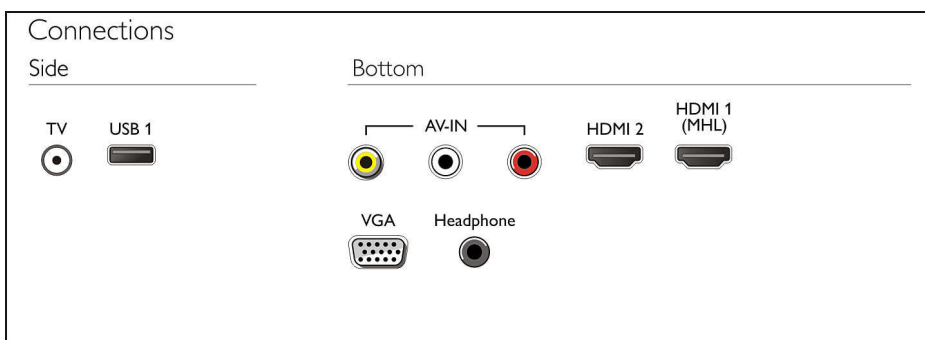

Issue date 2023-10-05

Version: 3.2.1

EAN: 87 18863 01374 8

© 2023 Koninklijke Philips N.V.
All Rights reserved.

Specifications are subject to change without notice. Trademarks are the property of Koninklijke Philips N.V. or their respective owners.

www.philips.com

* EPG and actual visibility (up to 8 days) is country and operator dependent.

* The TV supports DVB reception for 'Free to air' broadcast. Specific DVB operators may not be supported. An up to date list can be found in the FAQ section of the Philips support website. For some operators Conditional Access and subscription are required. Contact your operator for more information.

* (Philips) only compatible with specific Philips player device.