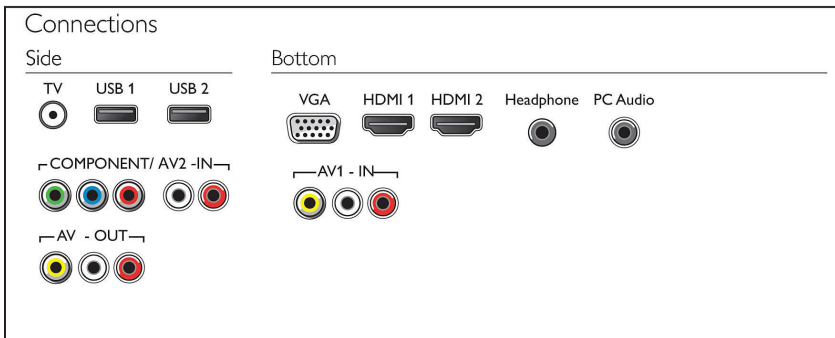

Issue date 2023-10-05

Version: 1.1.1

EAN: 87 18863 00707 5

© 2023 Koninklijke Philips N.V.
All Rights reserved.

Specifications are subject to change without notice.
Trademarks are the property of Koninklijke Philips N.V.
or their respective owners.

www.philips.com