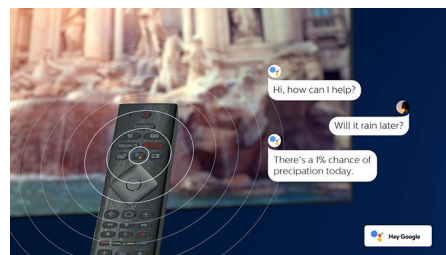

Slender Bezel

Slender bezel and metal stand.

4K Ultra HD

With four times the resolution of conventional Full HD, Ultra HD lights up your screen with over 8 million pixels and our unique Ultra Resolution Upscaling technology. Experience improved images regardless of the original content, and enjoy a sharper picture with superior depth, contrast, natural motion and vivid details.

Google Assistant built-in

Control your Philips Android TV with your voice. Want to play a game, watch Netflix, or find content and apps in the Google Play

store? Just tell your TV. You can even command all Google Assistant-compatible smart home devices-like dimming the lights and setting the thermostat on movie night. Without leaving the sofa.