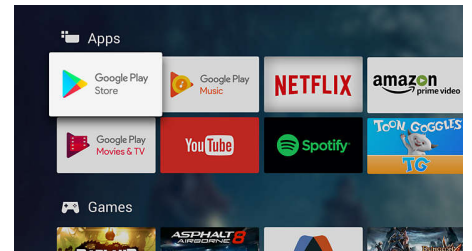

TV Content

Go beyond traditional TV programming with Google Play Store and Philips App Gallery. Experience endless movies, TV, music, apps and games online. More to love.

Quad Core + Android

Philips Quad Core processor meets the power of Android to deliver an exciting gaming experience. And with Android on your TV you'll navigate, launch apps and play videos in a way that is super fast, super intuitive, and super fun.