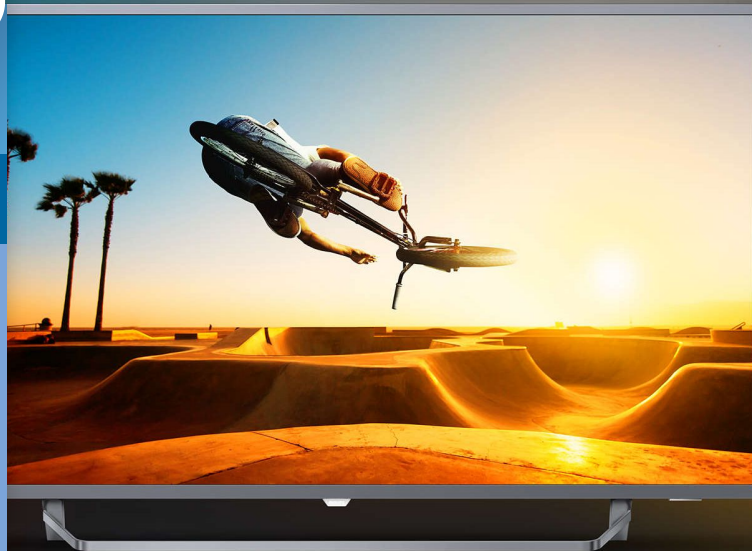

PHILIPS

4K Ultra Slim TV
powered by Android TV

7300 series

126 cm (50")

4K Ultra HD LED TV

Quad Core, 16GB

DVB-T/T2

50PUT7303

Ultra Slim 4K UHD LED Android TV with Ambilight 3-sided

Indulge in the shows, movies, and games you love with a 4K UHD TV that makes content from any source look superb. With Android TV, wireless connectivity, and Ambilight you won't just stream your favourites. You'll get lost in them.

Sharp. Light. Immersive.

- Slender bezel and metal stand.
- Ambilight. Take the emotion beyond the screen.

Delight in the beauty of 4K

- 4K Ultra HD. Pictures so sharp you'll think you're there.

Android TV—powerfully smart