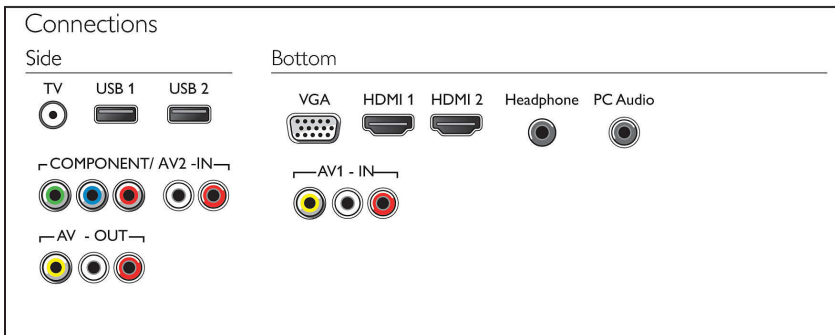

Issue date 2023-10-05

Version: 2.0.2

EAN: 87 18863 00656 6

© 2023 Koninklijke Philips N.V.
All Rights reserved.

Specifications are subject to change without notice.
Trademarks are the property of Koninklijke Philips N.V.
or their respective owners.

www.philips.com