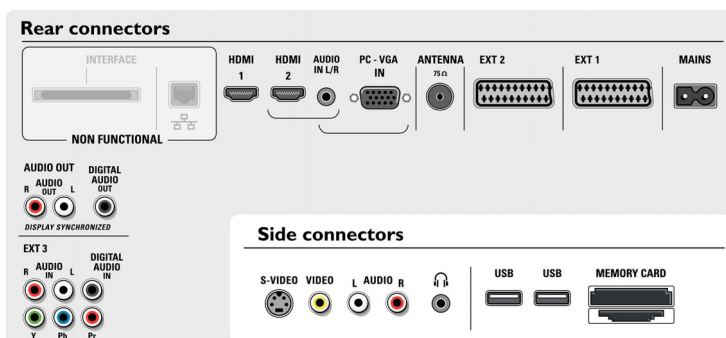

Sound

- Output power (RMS): 2x12W + 1x24 W
- Sound System: Virtual Dolby Digital, BBE
- Sound Enhancement: Digital Signal Processing, Dynamic Bass Enhancement, Graphic Equaliser

Loudspeakers

- Built-in speakers: 5
- Loudspeaker types: Integrated subwoofer, Dome tweeter

Connectivity

- Front / Side connections: Audio L/R in, CVBS in, Headphone Out, S-video in, 2x USB, Multi-slot memory card reader
- Ext 1 Scart: Audio L/R, CVBS in/out, RGB
- Ext 2 Scart: Audio L/R, CVBS in/out, RGB, Y/C
- Other connections: Analog audio Left/Right out, PC-in VGA + Audio L/R in, S/PDIF in (coaxial), S/PDIF out (coaxial)
- Ext 3: YPbPr
- Ext 4: HDMI

- Ext 5: HDMI
- Ext 6: VGA PC-in, Audio L/R in

Power

- Mains power: AC 110 - 240 V +/- 10%
- Ambient temperature: 5 °C to 40 °C
- Power consumption: 248 W
- Standby power consumption: 0.8W

Accessories

- Included accessories: Table top stand, Wall mounting bracket, RF antenna cable
- Optional accessories: Floor stand

Dimensions

- Set Width: 1279 mm
- Set Height: 872 mm
- Set Depth: 114 mm
- Product weight: 38 kg
- Set height (with stand): 957 mm
- Set depth (with stand): 290 mm
- Box width: 1354 mm
- Box height: 1211 mm
- Box depth: 339 mm
- Weight incl. Packaging: 62 kg
- Wall mount compatible: 800 x 400 mm

Issue date 2023-10-05

Version: 7.0.13

EAN: 87 10895 93073 4

© 2023 Koninklijke Philips N.V.
All Rights reserved.

Specifications are subject to change without notice.
Trademarks are the property of Koninklijke Philips N.V.
or their respective owners.

www.philips.com