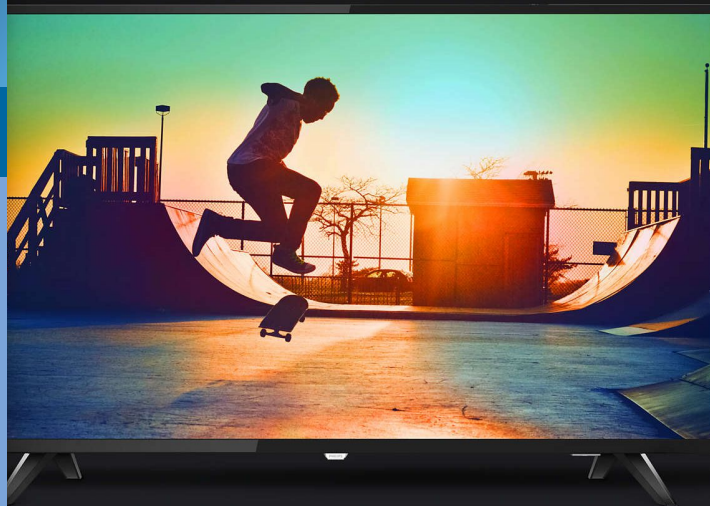

# PHILIPS

4K Ultra Slim Smart  
LED TV

6000 series

139 cm (55")

4K Ultra HD LED TV

Quad Core

DVB-T/T2

55PUT6133

## 4K Ultra Slim Smart LED TV with Pixel Precise Ultra HD

Enjoy functional elegance and smart connectivity. The Philips 6100 Series boasts 4K Ultra HD picture quality for superb detail. Better still, its built-in Smart TV is easy to use - making it an excellent choice for effortless entertainment.

### The right features presented elegantly

- Ultra Slim lines for a refined profile