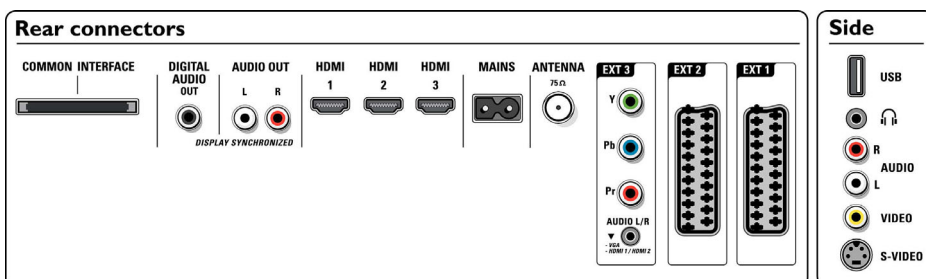

Sound

- Output power (RMS): 2x8W
- Sound System: Virtual Dolby Digital, BBE
- Sound Enhancement: Digital Signal Processing, Graphic Equaliser, Dynamic Bass Enhancement

Loudspeakers

- Built-in speakers: 4
- Loudspeaker types: Integrated woofers with wOOx, Dome tweeter

Connectivity

- Front / Side connections: Audio L/R in, CVBS in, Headphone Out, S-video in, USB
- Ext 1 Scart: Audio L/R, CVBS in/out, RGB
- Ext 2 Scart: Audio L/R, CVBS in/out, RGB, S-video in
- Other connections: Analog audio Left/Right out, S/PDIF out (coaxial)
- Ext 3: YPbPr, Audio L/R in
- Ext 4: HDMI
- Ext 5: HDMI
- Ext 6: HDMI

Power

- Mains power: AC 200 - 240 V
- Ambient temperature: 5 °C to 35 °C
- Power consumption: 307 W
- Standby power consumption: 0.8W

Accessories

- Included accessories: Tabletop swivel stand, Wall mounting bracket, RF antenna cable

Dimensions

- Set Width: 1290 mm
- Set Height: 835 mm
- Set Depth: 116 mm
- Product weight: 38.2 kg
- Set height (with stand): 902 mm
- Set depth (with stand): 324 mm
- Product weight (+stand): 47.8 kg
- Weight incl. Packaging: 57.2 kg
- Wall mount compatible: 600 x 400 mm

Issue date 2023-10-05

Version: 6.0.9

EAN: 87 12581 36027 6

© 2023 Koninklijke Philips N.V.
All Rights reserved.

Specifications are subject to change without notice.
Trademarks are the property of Koninklijke Philips N.V.
or their respective owners.

www.philips.com