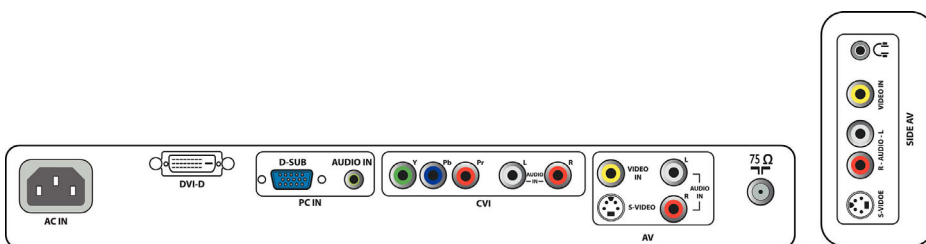

- Remote control type: RC2023611/01B
- Teletext: 1000 page Smart Text

Sound

- Output power (RMS): 2 x 5W
- Sound System: Mono, Nicam Stereo, Stereo
- Sound Enhancement: Virtual Surround Sound

Loudspeakers

- Built-in speakers: 2

Connectivity

- AV 1: Audio L/R in, YPbPr
- AV 2: Audio L/R in, CVBS in, S-Video
- Front / Side connections: Audio L/R in, CVBS in, Headphone Out, S-video in
- Other connections: DVI-D, PC Audio in, PC-In VGA

Power

- Mains power: 100-240V, 60-50 Hz
- Ambient temperature: 5 °C to 40 °C
- Power consumption: 130 W
- Standby power consumption: ≤ 2 W

Accessories

- Included accessories: Power cord, Quick start guide, User Manual, Warranty certificate, Remote Control, Batteries for remote control

Dimensions

- Set Width: 661.8 mm
- Set Height: 473 mm
- Set Depth: 100.4 mm
- Product weight: 10.97 kg
- Set width (with stand): 661.8 mm
- Set height (with stand): 511 mm
- Set depth (with stand): 240 mm
- Product weight (+stand): 12.4 kg
- Box width: 898 mm
- Box height: 582 mm
- Box depth: 243 mm
- Weight incl. Packaging: 15.98 kg
- Wall mount compatible: 200 x 100 mm

Issue date 2023-10-05

Version: 5.2.12

EAN: 87 12581 31852 9

© 2023 Koninklijke Philips N.V.
All Rights reserved.

Specifications are subject to change without notice.
Trademarks are the property of Koninklijke Philips N.V.
or their respective owners.

www.philips.com