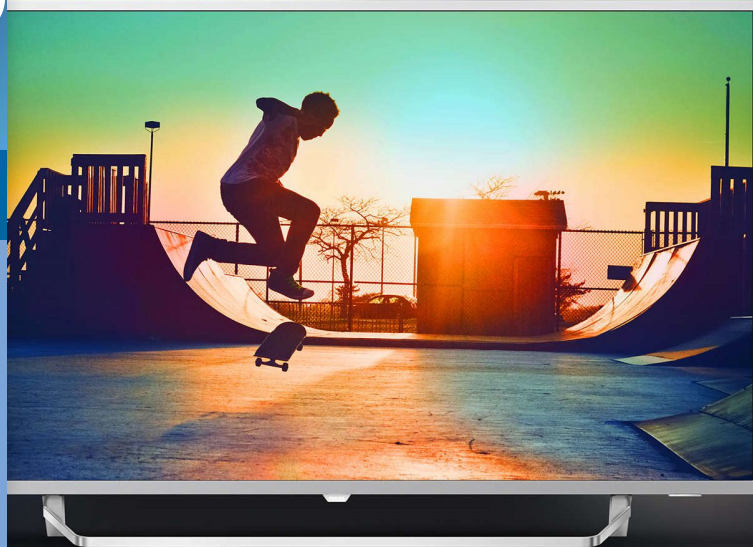

PHILIPS

4K Ultra Slim TV
powered by Android TV

7300 series

126 cm (50")

4K Ultra HD LED TV

Quad Core, 16GB

DVB-T/T2

50PUT7383

Ultra Slim 4K UHD LED Android TV with Ambilight 3-sided

Indulge in the shows, movies, and games you love with a 4K UHD TV that makes content from any source look superb. With Android TV, wireless connectivity, and Ambilight you won't just stream your favourites. You'll get lost in them.