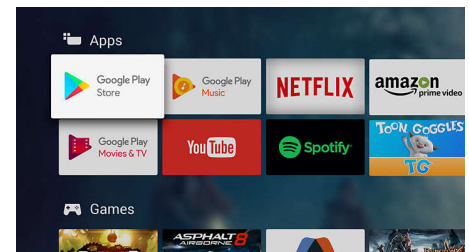

TV Content

Go beyond traditional TV programming with Google Play Store and Philips App Gallery. Experience endless movies, TV, music, apps and games online. More to love.

Quad Core + Android

Philips Quad Core processor meets the power of Android to deliver an exciting gaming experience. And with Android on your TV you'll navigate, launch apps and play videos in a way that is super fast, super intuitive, and super fun.