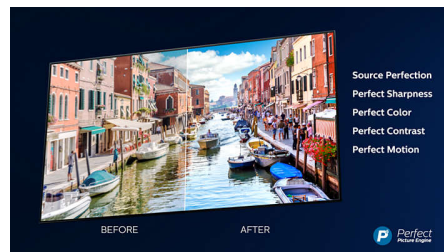

P5 Perfect Picture Engine

The Philips P5 engine delivers a picture as brilliant as the content you love. Details have noticeably more depth. Colors are vivid, while skin tones look natural. Contrast is so crisp you'll feel every detail. Motion is perfectly smooth.