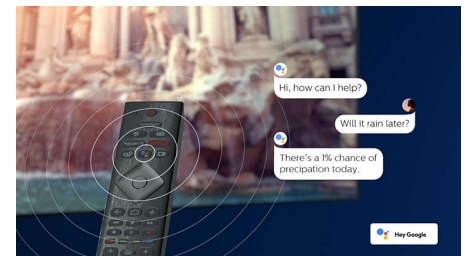

Google Assistant built-in

Control your Philips Android TV with your voice. Want to play a game, watch Netflix, or find content and apps in the Google Play store? Just tell your TV. You can even command all Google Assistant-compatible smart home devices—like dimming the lights and setting the thermostat on movie night. Without leaving the sofa.