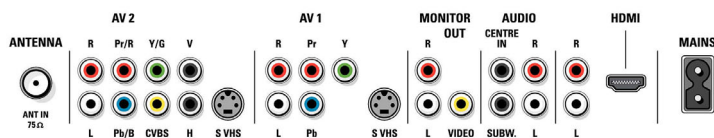

- Screen Format Adjustments: 6 Widescreen Modes, Auto Format, Subtitle and Heading Shift
- Remote Control: Multi-functional
- Remote control type: RC4302
- Teletext: 1200 page Hypertext
- Teletext enhancements: Habit Watch, Program information Line, Word Search

Sound

- Output power (RMS): 2x15W
- Sound System: Virtual Dolby Surround
- Sound Enhancement: Auto Volume Leveler, Digital Signal Processing, Dynamic Bass Enhancement, Graphic Equaliser, Smart Sound

Loudspeakers

- Built-in speakers: 4
- Loudspeaker types: Integrated woofers with wOOx, Dome tweeter

Connectivity

- AV 1: (1, 2, 3Fh autoranging), Audio L/R in, Component Video in, Y/C, YPbPr
- AV 2: (1, 2, 3Fh autoranging), Audio L/R in, Component Video in, CVBS, RGB+H/V, Y/C, YPbPr
- AV 3: Audio L/R in, HDCP, HDMI (Digital Stream & S/PDIF)
- Other connections: Analog audio Left/Right out, Centre Speaker connection in, Monitor out, CVBS, L/R (cinch), Subwoofer out

Power

- Mains power: AC 220 - 240 V +/- 10%
- Ambient temperature: 5 °C to 40 °C
- Power consumption: 145 W
- Standby power consumption: 1,3

Accessories

- Included accessories: Table top stand, Wall mounting bracket

Dimensions

- Product weight: 20 kg
- Weight incl. Packaging: 32 kg
- Product dimensions (WxDxH): 875 x 610 x 107mm
- Carton dimensions (WxDxH): 935 x 785 x 234mm

Rear connectors

Side connectors

Issue date 2023-10-05

Version: 3.0.4

EAN: 87 10895 88651 2

© 2023 Koninklijke Philips N.V.
All Rights reserved.

Specifications are subject to change without notice.
Trademarks are the property of Koninklijke Philips N.V.
or their respective owners.

www.philips.com