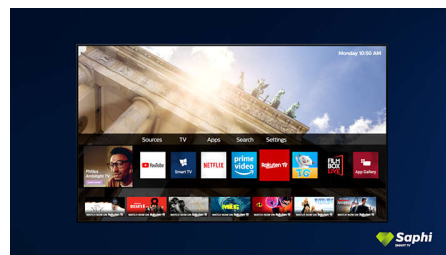

SAPHI TV Collection

Philips TV Collection. Netflix, Prime Video, and more.

Bluetooth compatible

Bluetooth compatible. Bring those playlists to life.