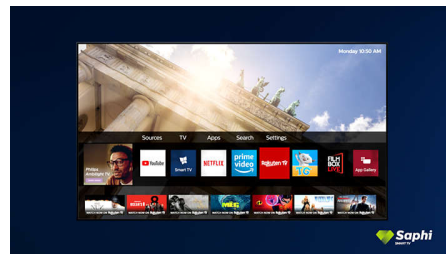

Saphi Smart TV

SAPHI is a fast, intuitive operating system that makes your Philips Smart TV a real pleasure to use. Enjoy great picture quality and one-button access to a clear icon-based menu. Operate your TV with ease, and quickly navigate to popular Philips Smart TV apps including YouTube, Netflix, and more.