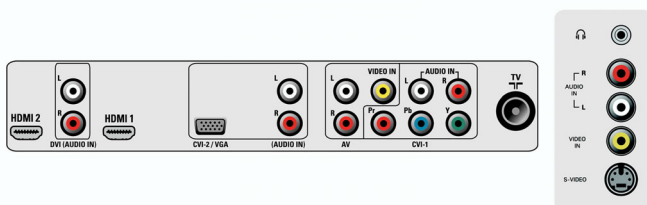

- Teletext: 10 page Smart Text
- VESA Mount: 800 x 400 mm
- Picture in Picture: Picture in graphics, Twin page text
- Teletext enhancements: 4 favourite pages, Program information Line

Sound

- Equalizer: 5-bands
- Output power (RMS): 2 x 15W
- Sound System: Virtual Dolby Surround
- Sound Enhancement: Dynamic Bass Enhancement

Loudspeakers

- Built-in speakers: 4
- Loudspeaker types: Dome tweeter

Connectivity

- AV 1: Audio L/R in, YPbPr (2Fh)
- Number of AV connections: 5
- AV 2: Audio L/R in, CVBS
- AV 3: Audio L/R in, VGA PC-in, YPbPr (2Fh)
- AV 4: HDMI
- Front / Side connections: Audio L/R in, CVBS in, Headphone Out, S-video in
- AV 5: HDMI
- Other connections: Antenna IEC75

Power

- Mains power: AC 220 - 240 V +/- 10%
- Ambient temperature: 5 °C to 40 °C
- Power consumption: 90 W Normal Operation W
- Standby power consumption: < 1 W

Accessories

- Included accessories: Table top stand, Wall mounting bracket, Power cord, Quick start guide, User Manual, Warranty certificate, Remote Control, Batteries for remote control
- Optional accessories: Floor stand

Dimensions

- Product weight: 32 kg
- Box width: 1364 mm
- Box height: 957 mm
- Box depth: 330 mm
- Weight incl. Packaging: 47 kg
- Width (with base): 1249 mm
- Height (with base): 760 mm

Issue date 2023-10-05

Version: 6.0.9

EAN: 87 10895 94307 9

© 2023 Koninklijke Philips N.V.
All Rights reserved.

Specifications are subject to change without notice.
Trademarks are the property of Koninklijke Philips N.V.
or their respective owners.

www.philips.com