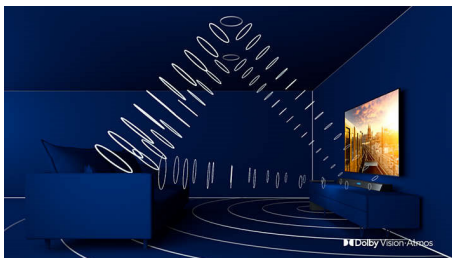

Dolby Vision and Dolby Atmos

Support for Dolby's premium sound and video formats means the HDR content you watch

will look-and sound-gloriously real. Whether it's the latest streaming series or a Blu-Ray disc set, you'll enjoy contrast, brightness, and color that reflect the director's original intentions. And hear spacious sound with clarity, detail, and depth.