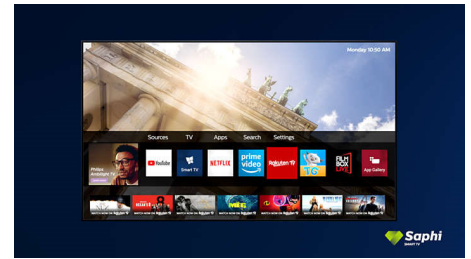

SAPHI TV Collection

Philips TV Collection. Netflix, Prime Video, and more.