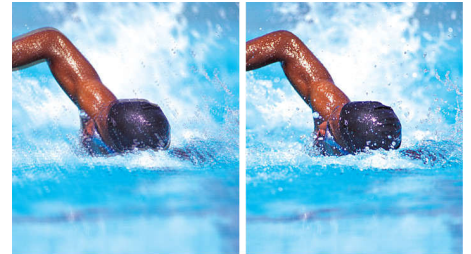

Progressive Scan

Progressive Scan doubles the vertical resolution of the image resulting in a noticeably sharper picture. Instead of sending a field comprising the odd lines to the screen first, followed by the field with the even lines, both fields are written at one time. A full image is created instantaneously, using the maximum resolution. At such a speed, your eye perceives a sharper picture with no line structure.