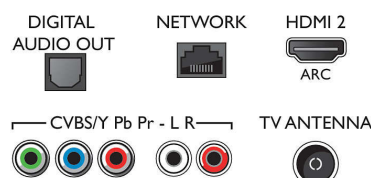

Sound

- Output power (RMS): 16W
- Sound Enhancement: Incredible Surround, Clear Sound, Auto Volume Leveler, Bass Control, Smart Sound

Connectivity

- Number of AV connections: 1
- Number of HDMI connections: 2
- HDMI features: Audio Return Channel
- Number of component in (YPbPr): 1
- EasyLink (HDMI-CEC): Remote control pass-through, System audio control, System standby, One touch play
- Number of USBs: 2
- Wireless connection: Dual Band, Wi-Fi 802.11n 2x2 integrated
- Other connections: Antenna IEC75, Digital audio out (optical), Ethernet-LAN RJ-45, Headphone out, Service connector, Audio L/R in
- SPDIF digital sound output: 1 (Optical)

Power

- Mains power: AC 110 - 240 V 50/60Hz
- Ambient temperature: 5 °C to 35 °C
- Standby power consumption: <0.5W
- Power Saving Features: Auto switch-off timer, Eco mode, Picture mute (for radio)

Accessories

- Included accessories: Remote Control, 2 x AAA Batteries, Table top stand, Power cord, Quick start guide, Legal and safety brochure

Dimensions

- Set Width: 968.2 mm
- Set Height: 562.4 mm
- Set Depth: 76.8 mm
- Product weight: 8.45 kg
- Set width (with stand): 968.2 mm
- Set height (with stand): 623.6 mm
- Set depth (with stand): 193.9 mm
- Product weight (+stand): 8.58 kg
- Box width: 1063 mm
- Box height: 658 mm

- Box depth: 153 mm
- Weight incl. Packaging: tbc kg
- Wall mount compatible: 200 x 200 mm

Connections

Side

Rear

Issue date 2023-10-05

Version: 4.1.1

EAN: 87 18863 01246 8

© 2023 Koninklijke Philips N.V.
All Rights reserved.

Specifications are subject to change without notice.
Trademarks are the property of Koninklijke Philips N.V.
or their respective owners.

www.philips.com

* EPG and actual visibility (up to 8 days) is country and operator dependent.

* Energy consumption in kWh per year, based on the power consumption of the television operating 4 hours per day for 365 days. The actual energy consumption will depend on how the television is used.

* The TV supports DVB reception for 'Free to air' broadcast. Specific DVB operators may not be supported. An up to date list can be found in the FAQ section of the Philips support website. For some operators Conditional Access and subscription are required. Contact your operator for more information.

* (Philips) only compatible with specific Philips player device.