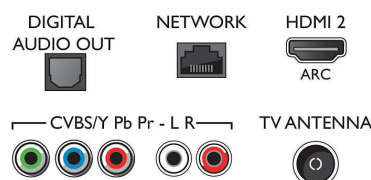

User Interaction

- Program: Pause TV, USB Recording*
- Ease of Installation: Device connection wizard
- Signal strength indication

Sound

- Output power (RMS): 16W
- Sound Enhancement: Incredible Surround, Clear Sound, Auto Volume Leveler, Bass Control, Smart Sound

Connectivity

- Number of AV connections: 1
- Number of HDMI connections: 2
- HDMI features: Audio Return Channel
- Number of component in (YPbPr): 1
- EasyLink (HDMI-CEC): Remote control pass-through, System audio control, System standby, One touch play
- Number of USBs: 2
- Wireless connection: Dual Band, Wi-Fi 802.11n 2x2 integrated
- Other connections: Antenna IEC75, Digital audio out (optical), Ethernet-LAN RJ-45, Headphone out, Service connector, Audio L/R in
- SPDIF digital sound output: 1 (Optical)

Power

- Mains power: AC 110 - 240 V 50/60Hz
- Ambient temperature: 5 °C to 35 °C
- Standby power consumption: $0.5W$
- Power Saving Features: Auto switch-off timer, Eco mode, Picture mute (for radio)

Accessories

- Included accessories: Remote Control, Table top stand, Power cord, Quick start guide, Legal and safety brochure, 2 x AAA Batteries

Dimensions

- Set Width: 732.5 mm
- Set Height: 429.2 mm
- Set Depth: 76.8 mm
- Product weight: 4.92 kg
- Set width (with stand): 732.5 mm
- Set height (with stand): 492 mm
- Set depth (with stand): 129.2 mm
- Product weight (+stand): 5.05 kg
- Box width: 798 mm

Connections

Side

Rear

Issue date 2023-10-05

Version: 5.1.1

EAN: 87 18863 01206 2

© 2023 Koninklijke Philips N.V.
All Rights reserved.

Specifications are subject to change without notice.
Trademarks are the property of Koninklijke Philips N.V.
or their respective owners.

www.philips.com

- Box height: 518 mm
- Box depth: 140 mm
- Weight incl. Packaging: 5.05 kg
- Wall mount compatible: 100 x 100 mm

* EPG and actual visibility (up to 8 days) is country and operator dependent.

* Energy consumption in kWh per year, based on the power consumption of the television operating 4 hours per day for 365 days. The actual energy consumption will depend on how the television is used.

* The TV supports DVB reception for 'Free to air' broadcast. Specific DVB operators may not be supported. An up to date list can be found in the FAQ section of the Philips support website. For some operators Conditional Access and subscription are required. Contact your operator for more information.

* (Philips) only compatible with specific Philips player device.